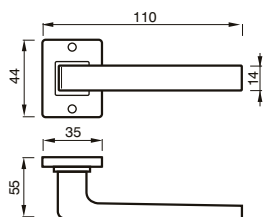

80 R
MANIGLIA C/ROSETTA C/MOLLA
HANDLE W/ROSE W/SPRING