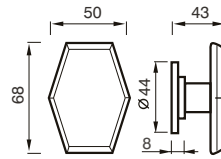

POMOLO C/ROSETTA
KNOB W/ROSE