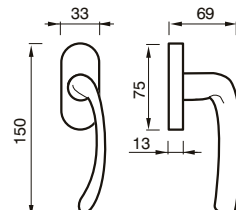

89 DK
CREMONESE DK
WINDOW HANDLE DK