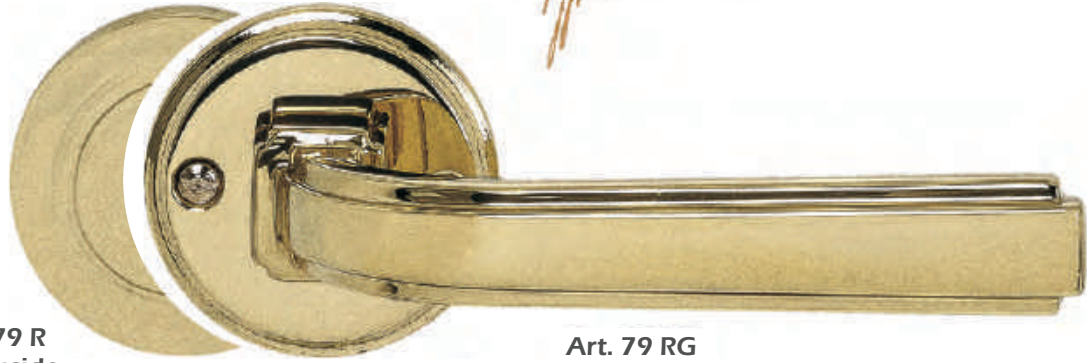

FINITURE / FINISHES pag. 139

68 R
MANIGLIA C/ROSETTA C/MOLLA
HANDLE W/ROSE W/SPRING

68 C
CREMONESE
WINDOW HANDLE

68 DK
CREMONESE DK
WINDOW HANDLE DK

AURORA art. 79

design Poggi & Mariani

Poggi & Mariani

Art. 79 R
Oro Lucido
Polished Brass