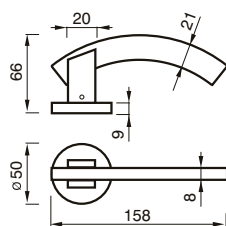

08 R
MANIGLIA C/ROSETTA C/MOLLA
HANDLE W/ROSE W/SPRING