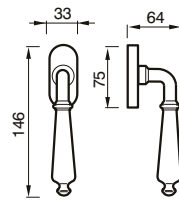

Art. 22 DK
Bronzo Satinato
Satin Bronze

CREMONESE DK
WINDOW HANDLE DK