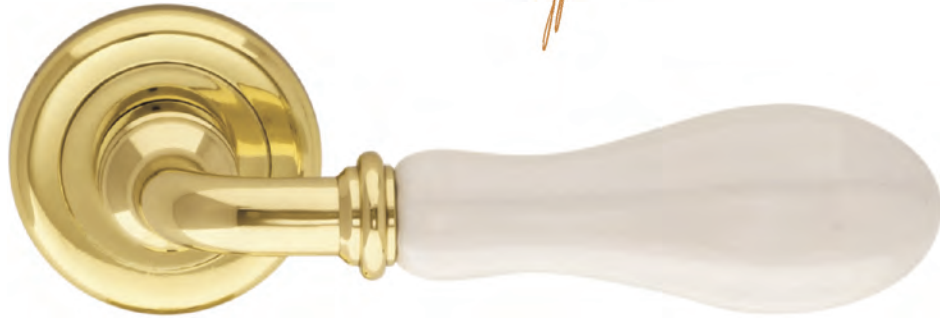

63 P
MANIGLIA C/PLACCA C/MOLLA
HANDLE W/PLATE W/SPRING

63 C
CREMONESE
WINDOW HANDLE

63 DK
CREMONESE DK
WINDOW HANDLE DK

ATHENA art. 67

design Poggi & Mariani

Poggi & Mariani

Art. 67 R
Oro Lucido / Porcellana Bianca
Polished Brass / Porcelain White