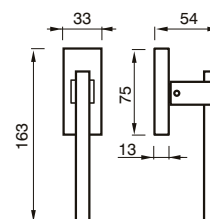

83 DKQ
CREMONESE DK
WINDOW HANDLE DK