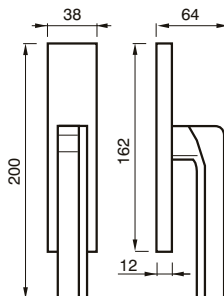

150 CO
CREMONESE
WINDOW HANDLE