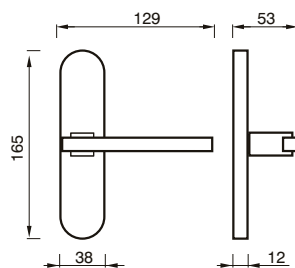

83 C
CREMONESE
WINDOW HANDLE