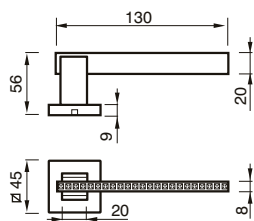

190 R
MANIGLIA C/ROSETTA C/MOLLA
HANDLE W/ROSE W/SPRING