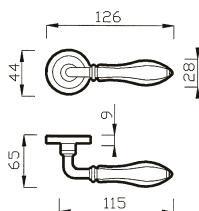

MANIGLIA C/ROSETTA C/MOLLA
HANDLE W/ROSE W/SPRING