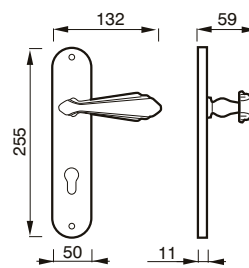

MANIGLIA C/PLACCA C/MOLLA
HANDLE W/PLATE W/SPRING

200 PB

MANIGLIA C/PLACCA C/MOLLA
HANDLE W/PLATE W/SPRING

BARBARA art. 200 sw

SWAROVSKI®

design Poggi & Mariani

Poggi & Mariani

Art. 200 RSW
Cromo lucido
Chrome
SWAROVSKI®