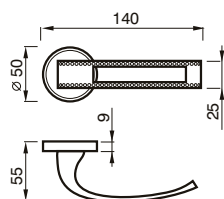

07 RSW
MANIGLIA C/ROSETTA C/MOLLA
HANDLE W/ROSE W/SPRING