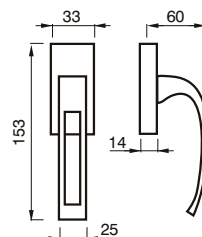

07 DKQ
CREMONESE DK
WINDOW HANDLE DK