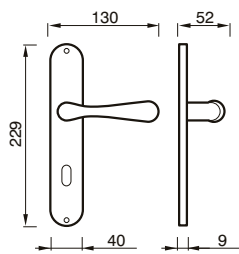

Art. 212 P
Oro Lucido
Polished Brass

MANIGLIA C/PLACCA C/MOLLA
HANDLE W/PLATE W/SPRING