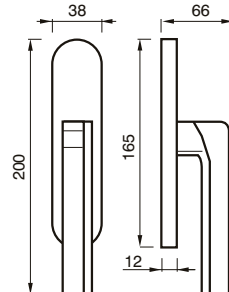

Art. 155 CT
Cromo Satinato
Satin Chrome

CREMONESE
WINDOW HANDLE