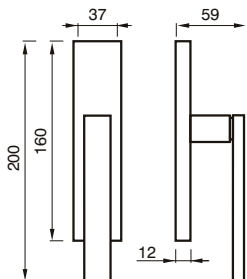

12 C
CREMONESE
WINDOW HANDLE