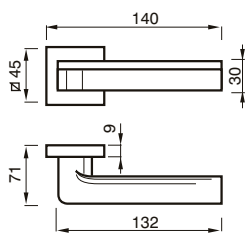

150 RQ
MANIGLIA C/ROSETTA C/MOLLA
HANDLE W/ROSE W/SPRING