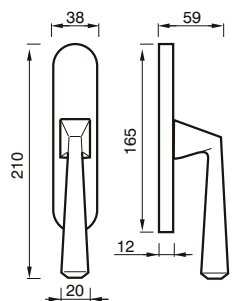

Art. 02 C
Cromo lucido
Chrome

CREMONESE
WINDOW HANDLE