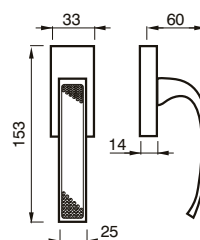

170 DKQ
CREMONESE DK
WINDOW HANDLE DK