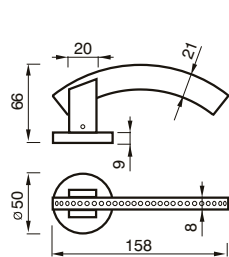

08 RSW
MANIGLIA C/ROSETTA C/MOLLA
HANDLE W/ROSE W/SPRING