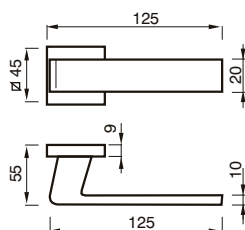

140 R
MANIGLIA C/ROSETTA C/MOLLA
HANDLE W/ROSE W/SPRING