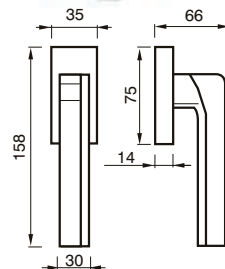

150 DKO
CREMONESE DK
WINDOW HANDLE DK