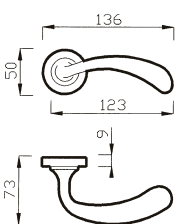

39 R

MANIGLIA C/ROSETTA C/MOLLA
HANDLE W/ROSE W/SPRING