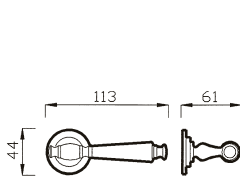

44 RCV
MANIGLIA C/ROSETTA C/MOLLA
HANDLE W/ROSE W/SPRING