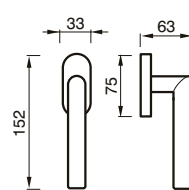

133 DK
CREMONESE DK
WINDOW HANDLE DK