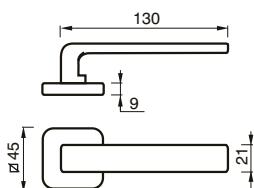

119 RQ
MANIGLIA C/ROSETTA C/MOLLA
HANDLE W/ROSE W/SPRING

119 CT
CREMONESE
WINDOW HANDLE

119 DKT
CREMONESE DK
WINDOW HANDLE DK

119 DKO
CREMONESE DK
WINDOW HANDLE DK

BARBARA art. 200

design Poggi & Mariani

Poggi & Mariani