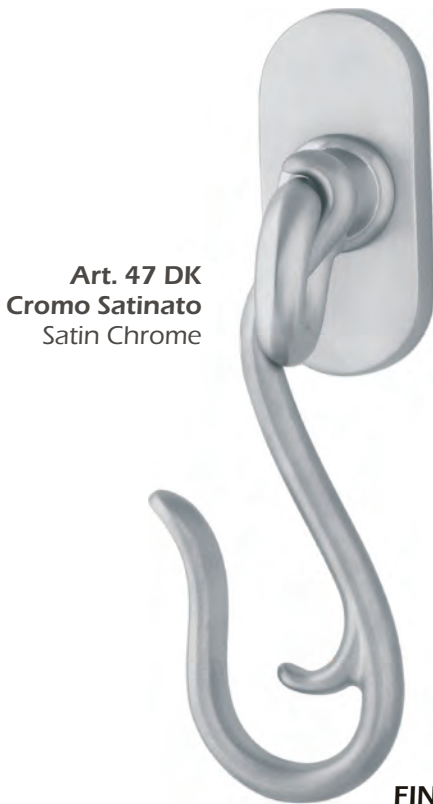

64 C
CREMONESE
WINDOW HANDLE

64 DK
CREMONESE DK
WINDOW HANDLE DK

LUCREZIA art. 47

design Poggi & Mariani.

Poggi & Mariani

Art. 47 R
Cromo Satinato
Satin Chrome

Art. 47 DK
Cromo Satinato
Satin Chrome

Art. 47 C
Cromo Satinato
Satin Chrome