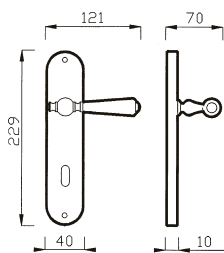

Art. 91 P
Bronzo Antico/
Porcellana Bianca
Antique Bronze/
Porcelain White

MANIGLIA C/PLACCA C/MOLLA
HANDLE W/PLATE W/SPRING