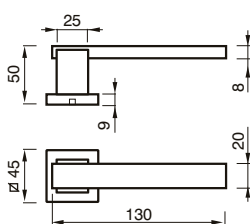

10 R
MANIGLIA C/ROSETTA
HANDLE W/ROSE