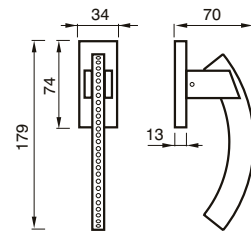

08 DKOSW
CREMONESE DK
WINDOW HANDLE DK