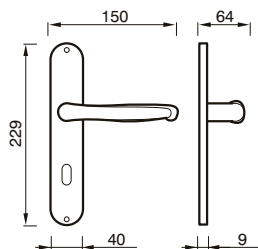

19 P
MANIGLIA C/PLACCA C/MOLLA
HANDLE W/PLATE W/SPRING