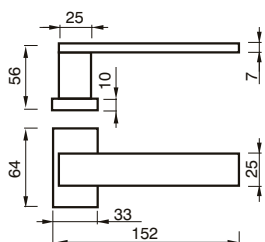

03 RR
MANIGLIA C/ROSETTA C/MOLLA
HANDLE W/ROSE W/SPRING