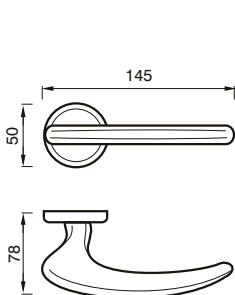

68 R
MANIGLIA C/ROSETTA C/MOLLA
HANDLE W/ROSE W/SPRING