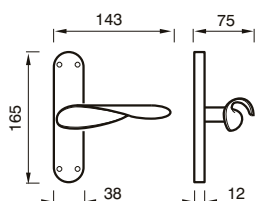

97 C
CREMONESE
WINDOW HANDLE