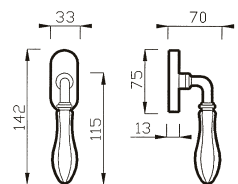

67 R
MANIGLIA C/ROSETTA C/MOLLA
HANDLE W/ROSE W/SPRING

67 P
MANIGLIA C/PLACCA C/MOLLA
HANDLE W/PLATE W/SPRING

67 C
CREMONESE
WINDOW HANDLE

67 DK
CREMONESE DK
WINDOW HANDLE DK

ELISA art. 70

design Poggi & Mariani