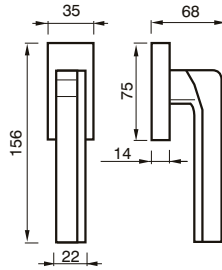

Art. 155 DKQ
Cromo Satinato
Satin Chrome

CREMONESE DK
WINDOW HANDLE DK