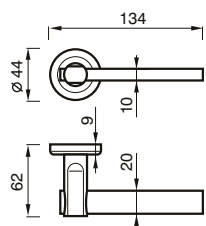

118 R
MANIGLIA C/ROSETTA 44 C/MOLLA
HANDLE W/ROSE W/SPRING

118 R
MANIGLIA C/ROSETTA 50 C/MOLLA
HANDLE W/ROSE W/SPRING

118 C
CREMONESE
WINDOW HANDLE

118 DK
CREMONESE DK
WINDOW HANDLE DK

ANDREA art. 88

design Poggi & Mariani