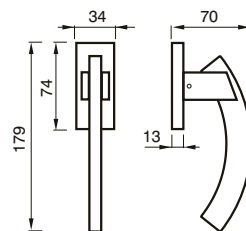

08 DKQ
CREMONESE DK
WINDOW HANDLE DK