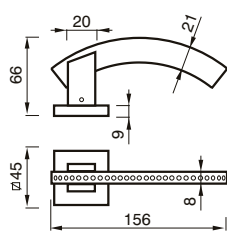

08 ROSW
MANIGLIA C/ROSETTA C/MOLLA
HANDLE W/ROSE W/SPRING