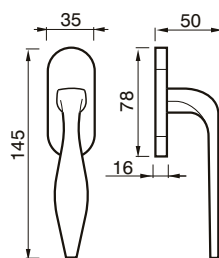

88 DK
CREMONESE DK
WINDOW HANDLE DK