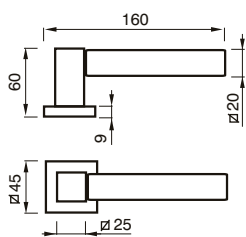

18 R

MANIGLIA C/ROSETTA 45 C/MOLLA
HANDLE W/ROSE W/SPRING

18 C

CREMONESE
WINDOW HANDLE

18 DK

CREMONESE DK
WINDOW HANDLE DK

ILARIA art. 40

design Poggi & Mariani.