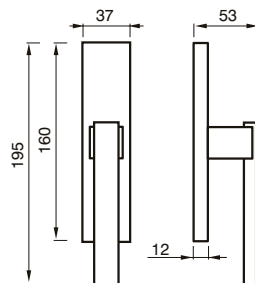

10 C
CREMONESE
WINDOW HANDLE