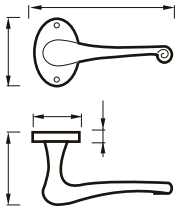

CLARA art. 81

design Poggi & Mariani

Poggi & Mariani

Art. 81 RVV
Cromo Satinato
Satin Chrome

MANIGLIA C/ROSETTA C/MOLLA
HANDLE W/ROSE W/SPRING