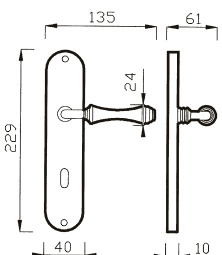

50 P
MANIGLIA C/PLACCA C/MOLLA
HANDLE W/PLATE W/SPRING