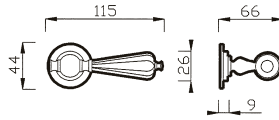

MANIGLIA C/ROSETTA
HANDLE W/ROSE