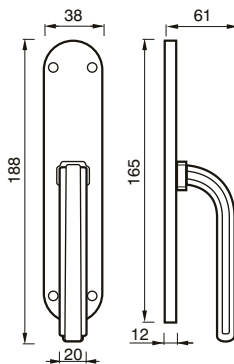

79 C
CREMONESE
WINDOW HANDLE