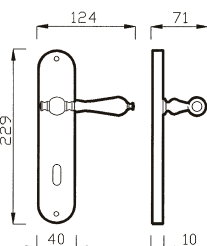

Decorazioni disponibili / Decorations available pag. 141

53 P
MANIGLIA C/PLACCA C/MOLLA
HANDLE W/PLATE W/SPRING