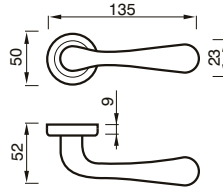

MANIGLIA C/ROSETTA C/MOLLA
HANDLE W/ROSE W/SPRING