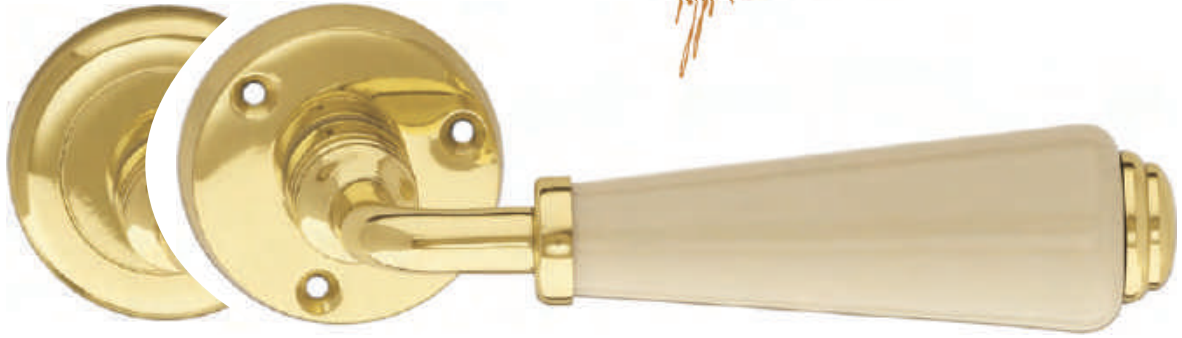

65 CO
 CREMONESE
 WINDOW HANDLE

65 DK
 CREMONESE DK
 WINDOW HANDLE DK

ROSAURA art. 66

design Poggi & Mariani

Poggi & Mariani

Art. 66 RCV

Art. 66 R
Oro Lucido / Porcellana Avorio
Polished Brass / Porcelain Ivory