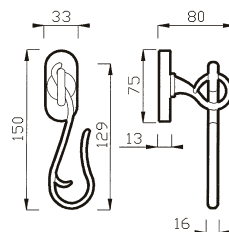

47 DK
CREMONESE DK
WINDOW HANDLE DK