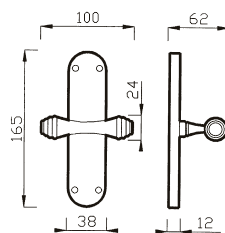

50 C
CREMONESE
WINDOW HANDLE