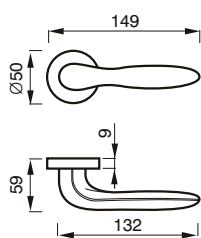

55 R

MANIGLIA C/ROSETTA C/MOLLA
HANDLE W/ROSE W/SPRING