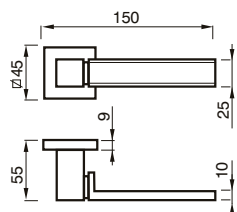

04 R
MANIGLIA C/ROSETTA C/MOLLA
HANDLE W/ROSE W/SPRING