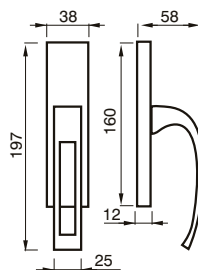

07 CQ
CREMONESE
WINDOW HANDLE