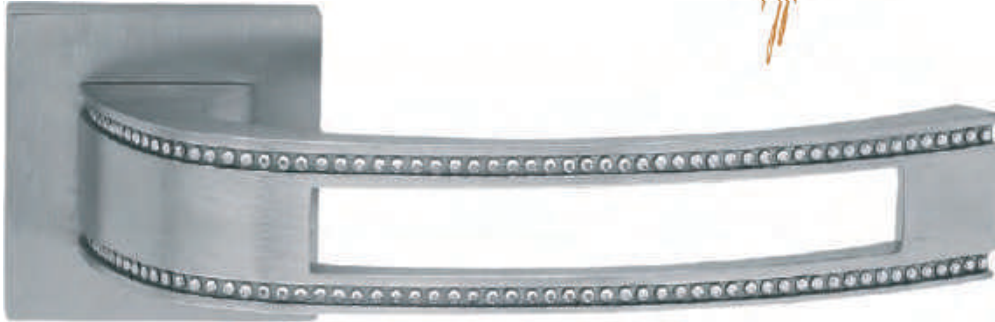

07 CQ
CREMONESE
WINDOW HANDLE

07 DKQ
CREMONESE DK
WINDOW HANDLE DK

GUENDALINA art. 07 RQSW

SWAROVSKI®

design Poggi & Mariani

Poggi & Mariani

Art. 07 RQSW
Cromo Satinato
Satin Chrome
SWAROVSKI®

Art. 07 DKQSW
Cromo Satinato
Satin Chrome
SWAROVSKI®