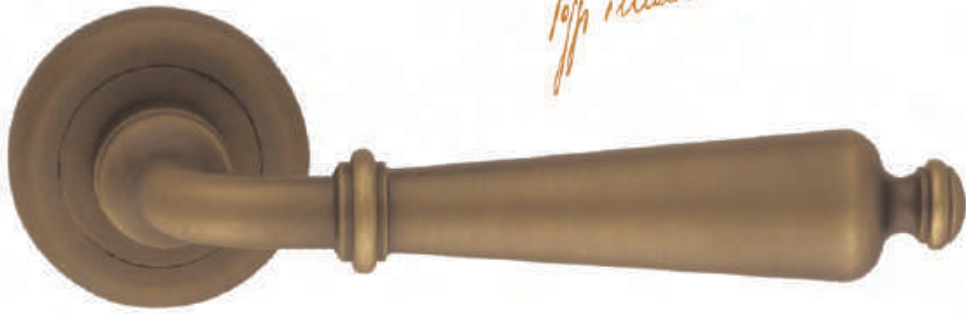

80 R
MANIGLIA C/ROSETTA C/MOLLA
HANDLE W/ROSE W/SPRING

80 C
CREMONESE
WINDOW HANDLE

80 DK
CREMONESE DK
WINDOW HANDLE DK

GIORGIA art. 22

design Poggi & Mariani

Poggi & Mariani

Art. 22 R
Bronzo Satinato
 Satin Bronze