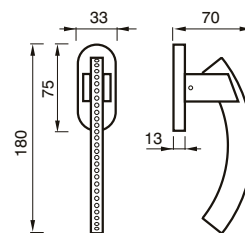

08 DKSW
CREMONESE DK
WINDOW HANDLE DK