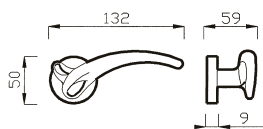

43 R
MANIGLIA C/ROSETTA C/MOLLA
HANDLE W/ROSE W/SPRING