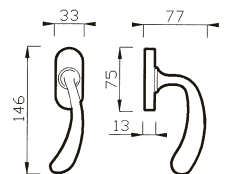

39 DK

CREMONESE DK
WINDOW HANDLE DK