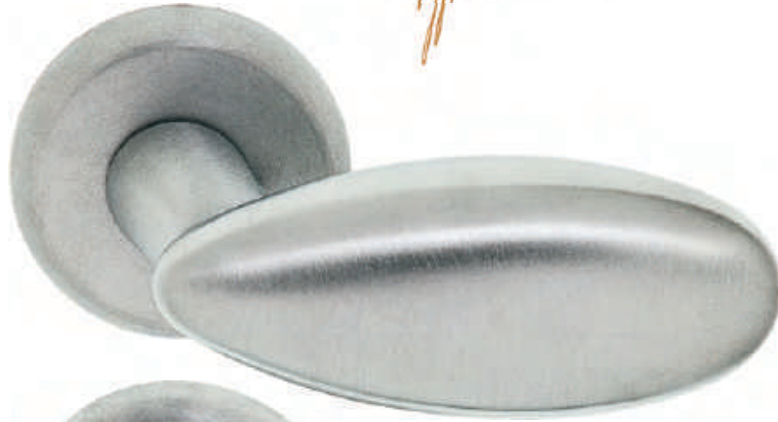

OVUM art. 62

design Poggi & Mariani

Poggi Mariani

Art. 62 PM
Cromo Satinato
Satin Chrome