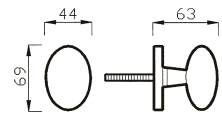

60 F

POMOLO FISSO
FIXED KNOB