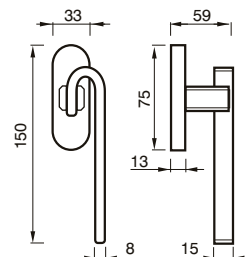

09 DK
CREMONESE DK
WINDOW HANDLE DK