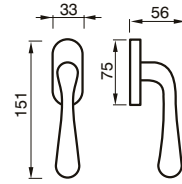

Art. 212 DK
Cromo lucido
Chrome

CREMONESE DK
WINDOW HANDLE DK