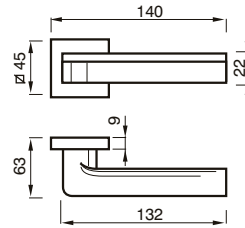

MITO art. 155

design Poggi & Mariani

Art. 155 RT
Cromo Satinato
Satin Chrome

MANIGLIA C/ROSETTA C/MOLLA
HANDLE W/ROSE W/SPRING

Art. 155 RQ
Cromo Satinato
Satin Chrome

MANIGLIA C/ROSETTA C/MOLLA
HANDLE W/ROSE W/SPRING