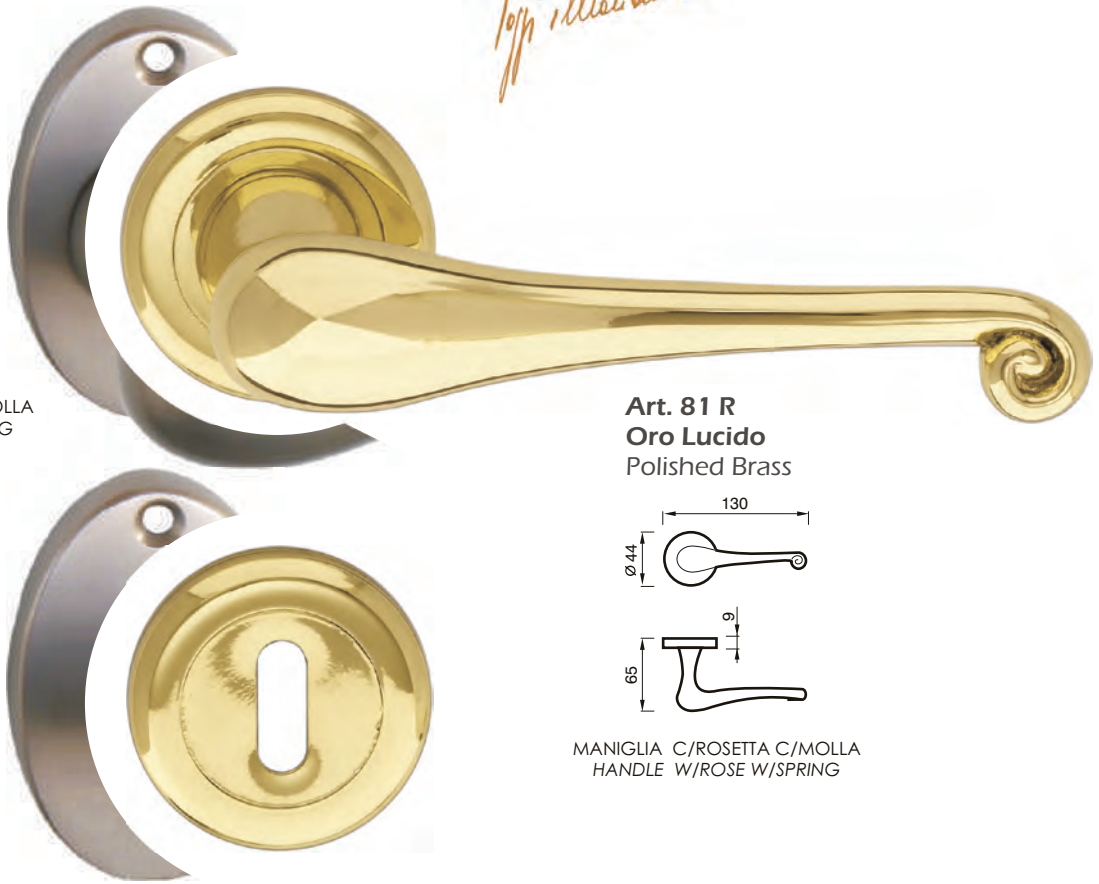

88 DK
CREMONESE DK
WINDOW HANDLE DK

CLARA art. 81

design Poggi & Mariani

Poggi & Mariani

Art. 81 RVV
Cromo Satinato
Satin Chrome

MANIGLIA C/ROSETTA C/MOLLA
HANDLE W/ROSE W/SPRING

Art. 81 R
Oro Lucido
Polished Brass

MANIGLIA C/ROSETTA C/MOLLA
HANDLE W/ROSE W/SPRING

Art. 81 DK
Oro Lucido
Polished Brass

CREMONESE DK
WINDOW HANDLE DK

Art. 81 C
Oro Lucido
Polished Brass

CREMONESE
WINDOW HANDLE

SETA art. 46

design Poggi & Mariani.