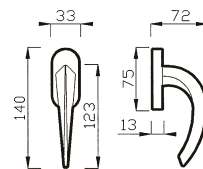

96 DK
CREMONESE DK
WINDOW HANDLE DK