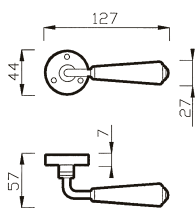

66 R
MANIGLIA C/ROSETTA
HANDLE W/ROSE