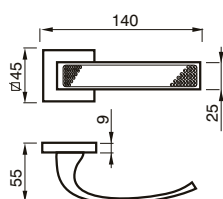

170 RO
MANIGLIA C/ROSETTA C/MOLLA
HANDLE W/ROSE W/SPRING