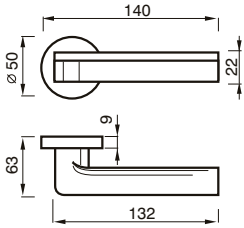

MITO art. 155

design Poggi & Mariani

Art. 155 RT
Cromo Satinato
Satin Chrome

MANIGLIA C/ROSETTA C/MOLLA
HANDLE W/ROSE W/SPRING