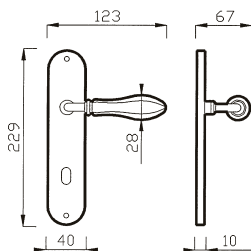

67 R
MANIGLIA C/ROSETTA C/MOLLA
HANDLE W/ROSE W/SPRING

67 P
MANIGLIA C/PLACCA C/MOLLA
HANDLE W/PLATE W/SPRING

67 C
CREMONESE
WINDOW HANDLE

67 DK
CREMONESE DK
WINDOW HANDLE DK

ELISA art. 70

design Poggi & Mariani