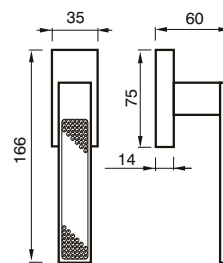

180 DK
CREMONESE DK
WINDOW HANDLE DK