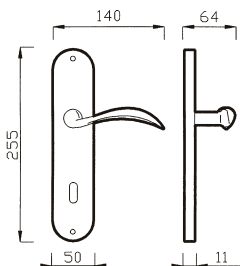

MANIGLIA C/PLACCA C/MOLLA
HANDLE W/PLATE W/SPRING

40 PB