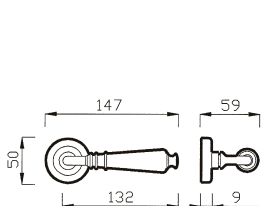

45 R
MANIGLIA C/ROSETTA C/MOLLA
HANDLE W/ROSE W/SPRING