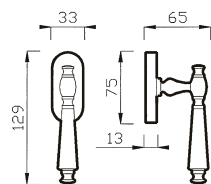

44 DK
CREMONESE DK
WINDOW HANDLE DK