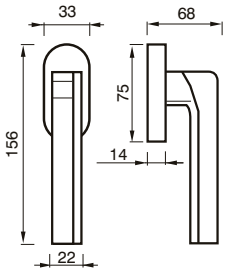

Art. 155 DKT
Cromo Satinato
Satin Chrome

CREMONESE DK
WINDOW HANDLE DK