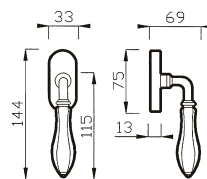

Art. 94 DK
Oro Lucido
Polished Brass

CREMONESE DK
WINDOW HANDLE DK