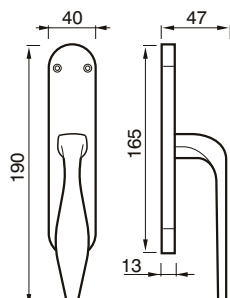

88 C
CREMONESE
WINDOW HANDLE