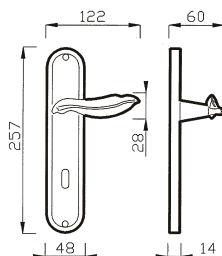

MANIGLIA PL. GILDA C/MOLLA
HANDLE GILDA PLATE W/SPRING

92 PG