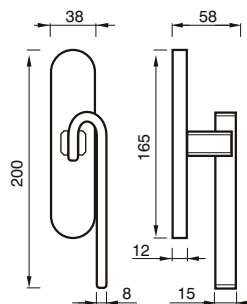

09 C
CREMONESE
WINDOW HANDLE