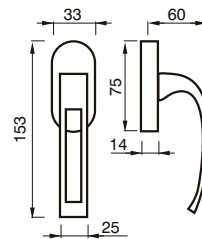

07 DK
CREMONESE DK
WINDOW HANDLE DK