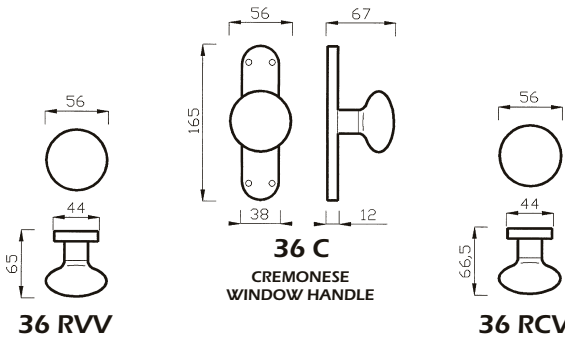

36 RVV
POMOLO C/ROSETTA VITI A VISTA
KNOB W/ROSE VISIBLE SCREWS

36 RCV
POMOLO C/ROSETTA COPRIVITE
KNOB W/ROSE COVERSCREWS

38 RVV
POMOLO C/ROSETTA VITI A VISTA
KNOB W/ROSE VISIBLE SCREWS

38 RCV
POMOLO C/ROSETTA COPRIVITE
KNOB W/ROSE COVERSCREWS