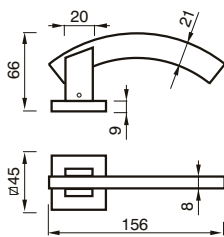

08 RQ
MANIGLIA C/ROSETTA C/MOLLA
HANDLE W/ROSE W/SPRING