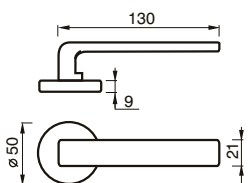

119 RT
MANIGLIA C/ROSETTA C/MOLLA
HANDLE W/ROSE W/SPRING