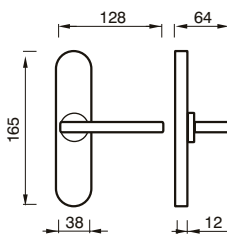

82 C
CREMONESE
WINDOW HANDLE