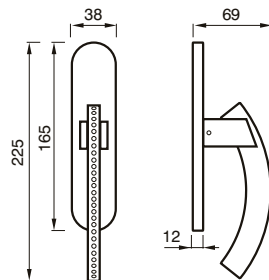

08 CSW
CREMONESE
WINDOW HANDLE