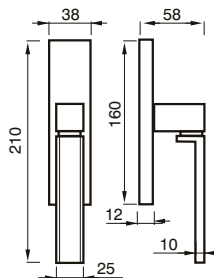

04 C
CREMONESE
WINDOW HANDLE