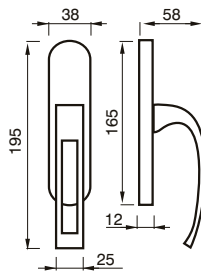

GUENDALINA art. 07

design Poggi & Mariani

Poggi & Mariani

Art. 07 R
Cromo Satinato
Satin Chrome

Art. 07 DK
Cromo Satinato
Satin Chrome

Art. 07 C
Cromo Satinato
Satin Chrome

FINITURE / FINISHES pag. 139

07 R
MANIGLIA C/ROSETTA C/MOLLA
HANDLE W/ROSE W/SPRING