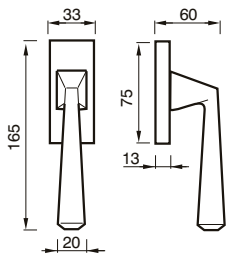

Art. 02 DKQ
Cromo Satinato
Satin Chrome

CREMONESE DK
WINDOW HANDLE DK