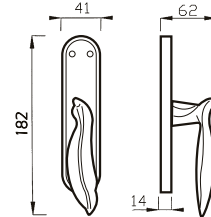

FINITURE / FINISHES pag. 139

Art. 92 C
Oro Lucido
Polished Brass

CREMONESE
WINDOW HANDLE