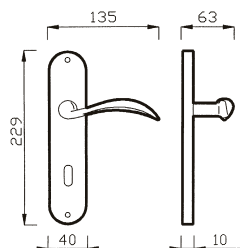

Poggi & Mariani s.p.a.

Art. 40 R
Oro Lucido
Polished Brass

MANIGLIA C/ROSETTA C/MOLLA
HANDLE W/ROSE W/SPRING

Art. 40 DK
Oro Lucido
Polished Brass

CREMONESE DK
WINDOW HANDLE DK

Art. 40 PB
Oro Lucido
Polished Brass