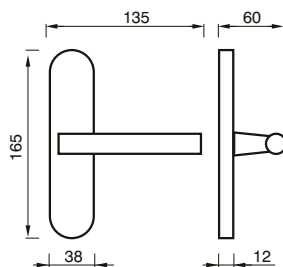

85 C
CREMONESE
WINDOW HANDLE