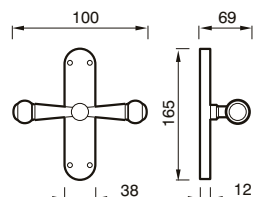

63 P
MANIGLIA C/PLACCA C/MOLLA
HANDLE W/PLATE W/SPRING

63 C
CREMONESE
WINDOW HANDLE

63 DK
CREMONESE DK
WINDOW HANDLE DK

ATHENA art. 67

design Poggi & Mariani

Poggi & Mariani

Art. 67 R
Oro Lucido / Porcellana Bianca
Polished Brass / Porcelain White