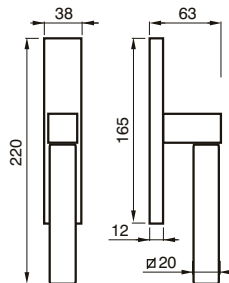

18 R

MANIGLIA C/ROSETTA 45 C/MOLLA
HANDLE W/ROSE W/SPRING

18 C

CREMONESE
WINDOW HANDLE

18 DK

CREMONESE DK
WINDOW HANDLE DK

ILARIA art. 40

design Poggi & Mariani.