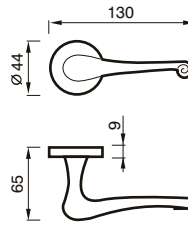

88 DK
CREMONESE DK
WINDOW HANDLE DK

CLARA art. 81

design Poggi & Mariani

Poggi & Mariani

Art. 81 RVV
Cromo Satinato
Satin Chrome

MANIGLIA C/ROSETTA C/MOLLA
HANDLE W/ROSE W/SPRING

Art. 81 R
Oro Lucido
Polished Brass