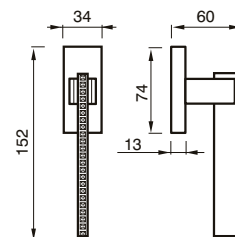

190 DK
CREMONESE DK
WINDOW HANDLE DK