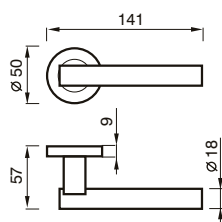

85 R
MANIGLIA C/ROSETTA C/MOLLA
HANDLE W/ROSE W/SPRING