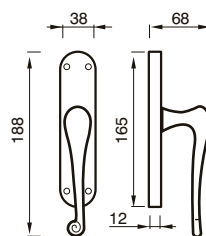

MANIGLIA C/ROSETTA C/MOLLA
HANDLE W/ROSE W/SPRING

Art. 81 DK
Oro Lucido
Polished Brass

CREMONESE DK
WINDOW HANDLE DK

Art. 81 C
Oro Lucido
Polished Brass

CREMONESE
WINDOW HANDLE

SETA art. 46

design Poggi & Mariani.