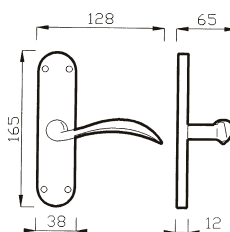

40 POV

MANIGLIA C/PLACCA C/MOLLA
HANDLE W/PLATE W/SPRING

40 PB

MANIGLIA C/PLACCA C/MOLLA
HANDLE W/PLATE W/SPRING

FINITURE / FINISHES pag. 139

Art. 40 C
Oro Lucido
Polished Brass

CREMONESE
WINDOW HANDLE

GEMMA art. 45