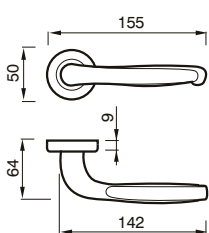

19 R
MANIGLIA C/ROSETTA C/MOLLA
HANDLE W/ROSE W/SPRING