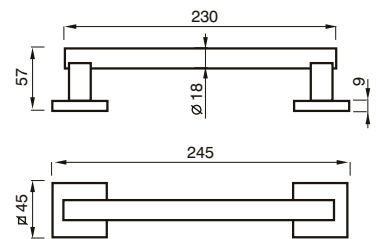

85 MNQ
MANIGLIONE
PULL HANDLE