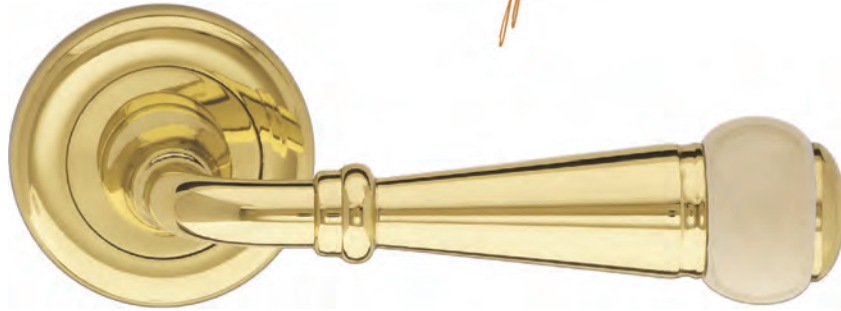

Art. 92 C
Oro Lucido
Polished Brass

CREMONESE
WINDOW HANDLE

CAMILLA art. 63

design Poggi & Mariani.

Poggi & Mariani

Art. 63 R
Oro Lucido / Porcellana Avorio
Polished Brass / Porcelain Ivory

Art. 63 DK
Oro Lucido/
Porcellana Avorio
Polished Brass/
Porcelain Ivory