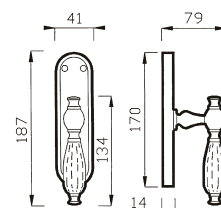

CREMONESE DK
 WINDOW HANDLE DK

Art. 26 PG
Oro Lucido
Cristallo Satinato Ambra
 Polished Brass
 Satin Crystall Amber

MANIGLIA C/PLACCA C/MOLLA
 HANDLE W/PLATE W/SPRING

Art. 26 C
Oro Lucido
Cristallo Satinato Ambra
 Polished Brass
 Satin Crystall Amber