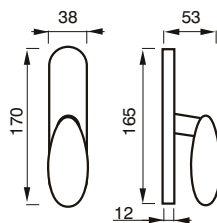

62 C

CREMONESE
WINDOW HANDLE