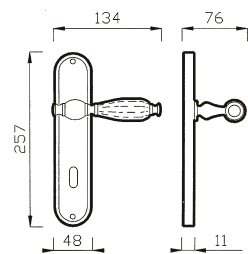

Art. 26 PG
Oro Lucido
Cristallo Satinato Ambra
Polished Brass
Satin Crystall Amber

MANIGLIA C/PLACCA C/MOLLA
HANDLE W/PLATE W/SPRING