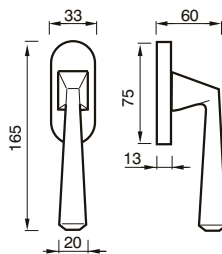

Art. 02 DK
Cromo lucido
Chrome

CREMONESE DK
WINDOW HANDLE DK