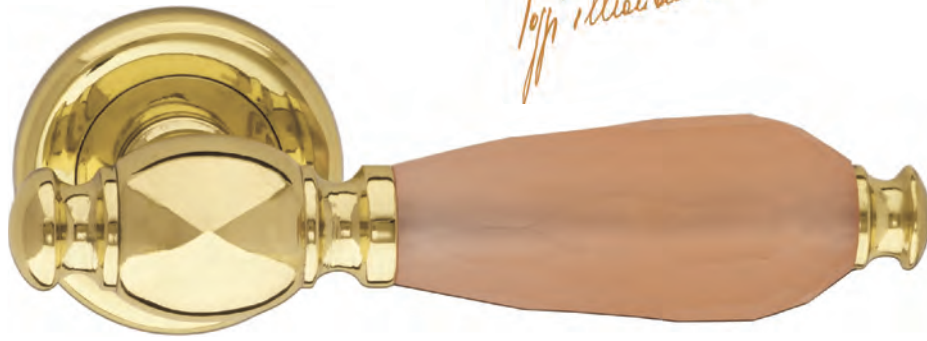

design Poggi & Mariani

Poggi & Mariani

Art. 26 R
Oro Lucido/
Cristallo Satinato Ambra
 Polished Brass/
 Satin Crystall Amber

MANIGLIA C/ROSETTA C/MOLLA
 HANDLE W/ROSE W/SPRING

Art. 26 DK
Oro Lucido
Cristallo Satinato Ambra
 Polished Brass
 Satin Crystall Amber