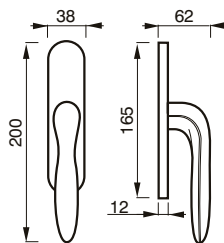

55 C

CREMONESE
WINDOW HANDLE