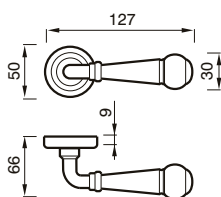

63 R
MANIGLIA C/ROSETTA C/MOLLA
HANDLE W/ROSE W/SPRING