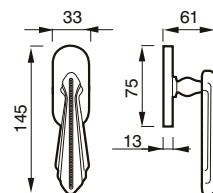

200 DKS
CREMONESE DK
WINDOW HANDLE DK