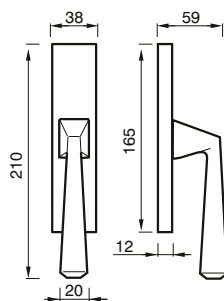

Art. 02 CQ
Cromo Satinato
Satin Chrome

CREMONESE
WINDOW HANDLE