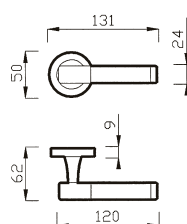

51 R
MANIGLIA C/ROSETTA C/MOLLA
HANDLE W/ROSE W/SPRING