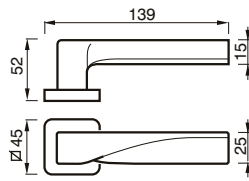

MANIGLIA C/ROSETTA C/MOLLA
HANDLE W/ROSE W/SPRING