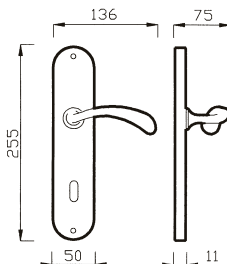

39 PB

MANIGLIA C/PLACCA C/MOLLA
HANDLE W/PLATE W/SPRING