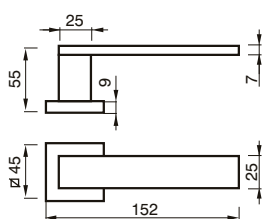

03 R
MANIGLIA C/ROSETTA C/MOLLA
HANDLE W/ROSE W/SPRING