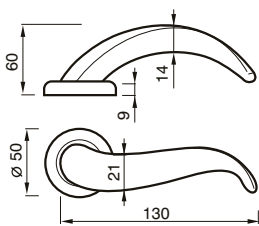

14 R
MANIGLIA C/ROSETTA C/MOLLA
HANDLE W/ROSE W/SPRING

14 P
MANIGLIA C/PLACCA
HANDLE W/PLATE

14 C
CREMONESE
WINDOW HANDLE

14 DK
CREMONESE DK
WINDOW HANDLE DK

MORGANA art. 64

design Poggi & Mariani.

Poggi Mariani