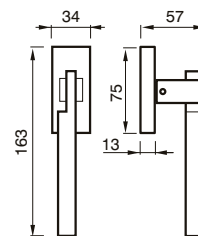

54 DK
CREMONESE DK
WINDOW HANDLE DK