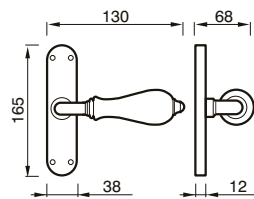

Art. 300 C
Bronzo Satinato/
Porcellana Avorio
Satin Bronze/
Porcelain Ivory

CREMONESE
WINDOW HANDLE