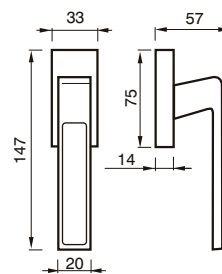

142 DKQ
CREMONESE DK
WINDOW HANDLE DK