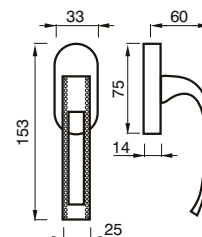

07 DKS
CREMONESE DK
WINDOW HANDLE DK