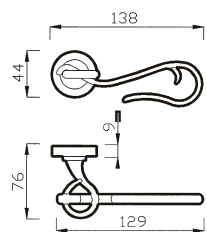

47 R
MANIGLIA C/ROSETTA C/MOLLA
HANDLE W/ROSE W/SPRING