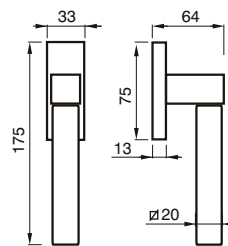

18 R

MANIGLIA C/ROSETTA 45 C/MOLLA
HANDLE W/ROSE W/SPRING

18 C

CREMONESE
WINDOW HANDLE

18 DK

CREMONESE DK
WINDOW HANDLE DK

ILARIA art. 40

design Poggi & Mariani.