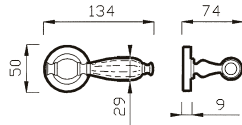

Art. 26 DK
Oro Lucido
Cristallo Satinato Ambra
Polished Brass
Satin Crystall Amber

MANIGLIA C/ROSETTA C/MOLLA
HANDLE W/ROSE W/SPRING