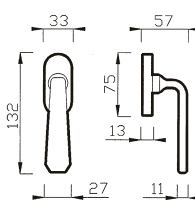

58 DK
CREMONESE DK
WINDOW HANDLE DK