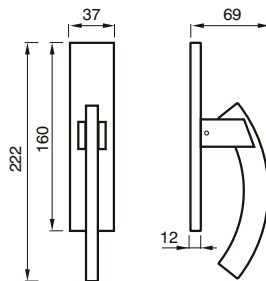

08 CQ
CREMONESE
WINDOW HANDLE