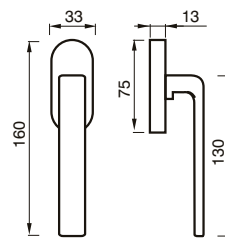

119 DKT
CREMONESE DK
WINDOW HANDLE DK