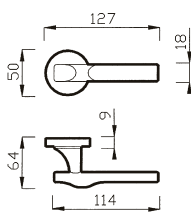

76 RM
MANIGLIA C/ROSETTA C/MOLLA
HANDLE W/ROSE W/SPRING

76 P
MANIGLIA C/PLACCA C/MOLLA
HANDLE W/PLATE W/SPRING

76 C
CREMONESE
WINDOW HANDLE

76 DK
CREMONESE DK
WINDOW HANDLE DK

ROSSANA art. 39

design Poggi & Mariani