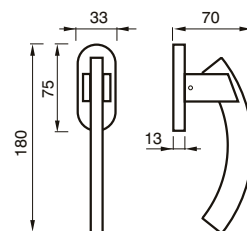

08 DK
CREMONESE DK
WINDOW HANDLE DK