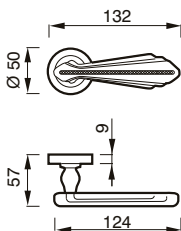

200 RSW
MANIGLIA C/ROSETTA C/MOLLA
HANDLE W/ROSE W/SPRING