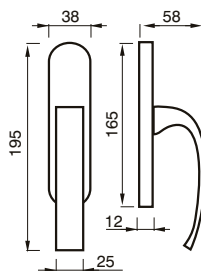

05 C
CREMONESE
WINDOW HANDLE