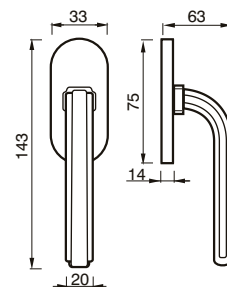

79 DK
CREMONESE DK
WINDOW HANDLE DK