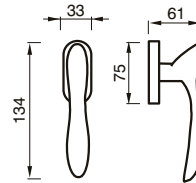

50 DK
CREMONESE DK
WINDOW HANDLE DK

VERONICA art. 210

design Poggi & Mariani.

Poggi & Mariani

Art. 210 R
Cromo Satinato
Satin Chrome

MANIGLIA C/ROSETTA C/MOLLA
HANDLE W/ROSE W/SPRING

Art. 210 DK
Cromo Satinato
Satin Chrome