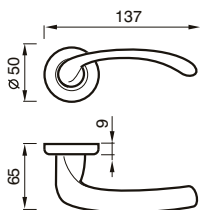

89 R
MANIGLIA C/ROSETTA C/MOLLA
HANDLE W/ROSE W/SPRING