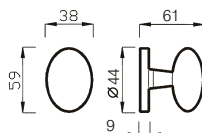

60 RT

C/ROS. COPRIVITE TONDA Ø44
W/ROSE COVERSCREWS Ø44