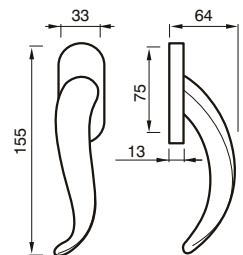

14 R
MANIGLIA C/ROSETTA C/MOLLA
HANDLE W/ROSE W/SPRING

14 P
MANIGLIA C/PLACCA
HANDLE W/PLATE

14 C
CREMONESE
WINDOW HANDLE

14 DK
CREMONESE DK
WINDOW HANDLE DK

MORGANA art. 64

design Poggi & Mariani.

Poggi Mariani