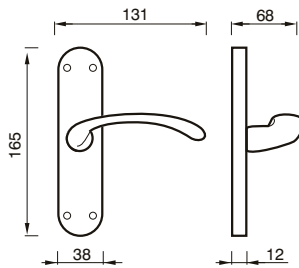

89 C
CREMONESE
WINDOW HANDLE