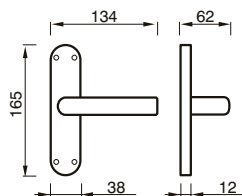

133 C
CREMONESE
WINDOW HANDLE