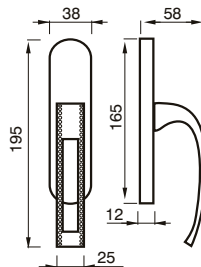

07 CS
CREMONESE
WINDOW HANDLE