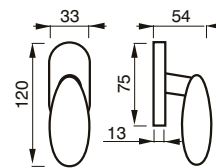

62 DK

CREMONESE DK
WINDOW HANDLE DK