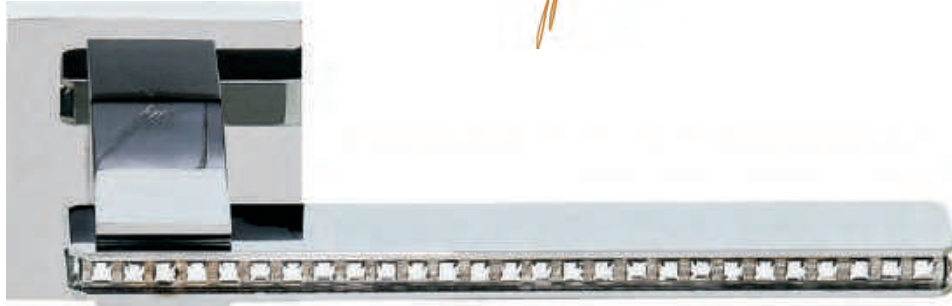

EVA art. 190 SW

SWAROVSKI® design Poggi & Mariani.

Poggi & Mariani s.r.l.

Art. 190 RSW
Cromo Lucido
Chrome
SWAROVSKI®