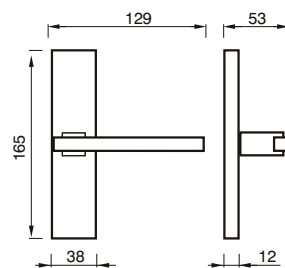

83 CQ
CREMONESE
WINDOW HANDLE