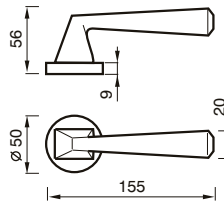

Art. 02 RT
Cromo lucido
Chrome

MANIGLIA C/ROSETTA C/MOLLA
HANDLE W/ROSE W/SPRING