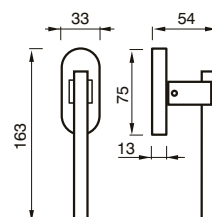

83 DK
CREMONESE DK
WINDOW HANDLE DK