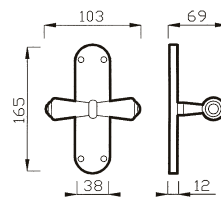

66 C
CREMONESE
WINDOW HANDLE