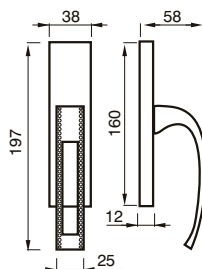

07 CQSW
CREMONESE
WINDOW HANDLE