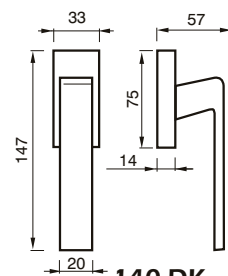

140 DK
CREMONESE DK
WINDOW HANDLE DK