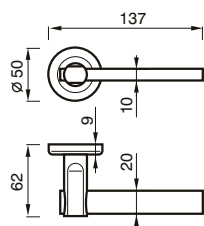

118 R
MANIGLIA C/ROSETTA 44 C/MOLLA
HANDLE W/ROSE W/SPRING

118 R
MANIGLIA C/ROSETTA 50 C/MOLLA
HANDLE W/ROSE W/SPRING

118 C
CREMONESE
WINDOW HANDLE

118 DK
CREMONESE DK
WINDOW HANDLE DK

ANDREA art. 88

design Poggi & Mariani