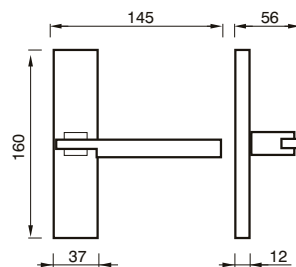

54 C
CREMONESE
WINDOW HANDLE