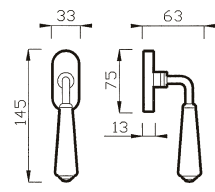

66 DK
CREMONESE DK
WINDOW HANDLE DK