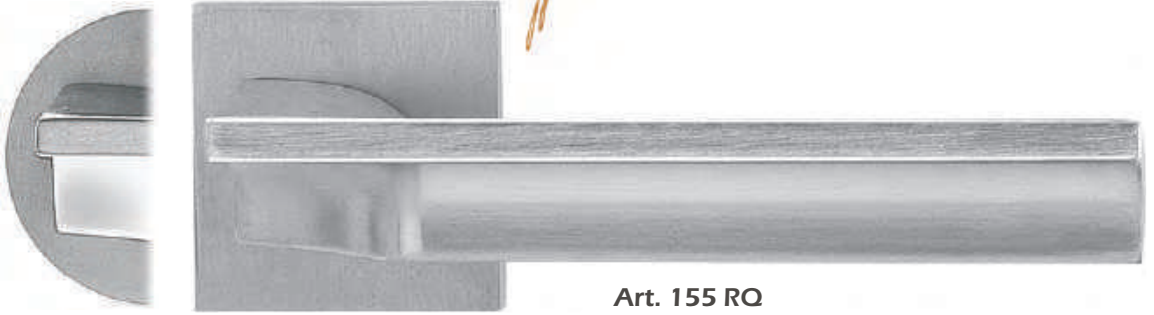

Art. 155 RQ
Cromo Satinato
Satin Chrome