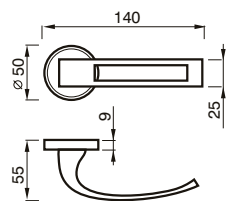

07 R
MANIGLIA C/ROSETTA C/MOLLA
HANDLE W/ROSE W/SPRING