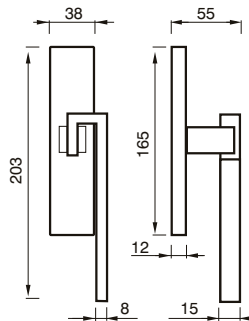

06 C
CREMONESE
WINDOW HANDLE