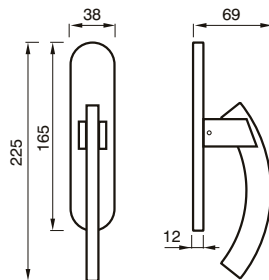

08 C
CREMONESE
WINDOW HANDLE