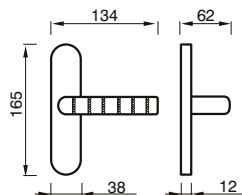

160 C
CREMONESE
WINDOW HANDLE