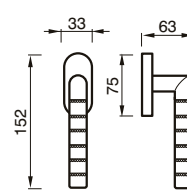

160 DK
CREMONESE DK
WINDOW HANDLE DK