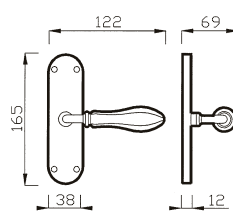

67 R
MANIGLIA C/ROSETTA C/MOLLA
HANDLE W/ROSE W/SPRING

67 P
MANIGLIA C/PLACCA C/MOLLA
HANDLE W/PLATE W/SPRING

67 C
CREMONESE
WINDOW HANDLE

67 DK
CREMONESE DK
WINDOW HANDLE DK

ELISA art. 70

design Poggi & Mariani