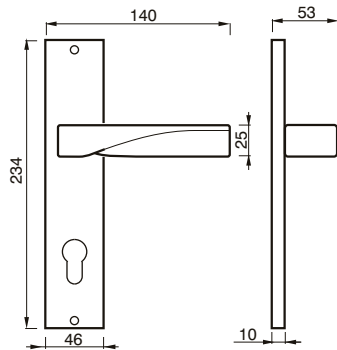

FINITURE / FINISHES pag. 139

Art. 52 P
Cromo lucido / Cromo satinato
Chrome / Satin Chrome

MANIGLIA C/PLACCA C/MOLLA
HANDLE W/PLATE W/SPRING