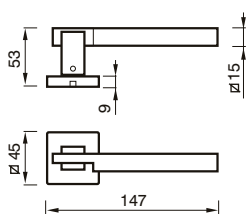

54 R
MANIGLIA C/ROSETTA C/MOLLA
HANDLE W/ROSE W/SPRING