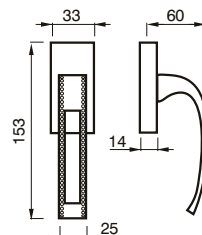

07 DKQSW
CREMONESE DK
WINDOW HANDLE DK