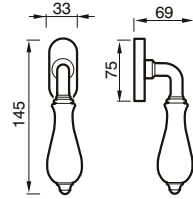

* 300 RG = Ø 50
 300 R = Ø 44

300 RG - 300 R

MANIGLIA C/ROSETTA C/MOLLA
 HANDLE W/ROSE W/SPRING

Art. 300 DK
Bronzo Satinato/
Porcellana Avorio
 Satin Bronze/
 Porcelain Ivory

CREMONESE DK
 WINDOW HANDLE DK