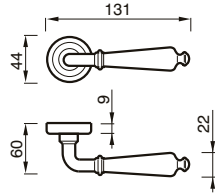

80 R
MANIGLIA C/ROSETTA C/MOLLA
HANDLE W/ROSE W/SPRING

80 C
CREMONESE
WINDOW HANDLE

80 DK
CREMONESE DK
WINDOW HANDLE DK

GIORGIA art. 22

design Poggi & Mariani

Poggi & Mariani

Art. 22 R
Bronzo Satinato
 Satin Bronze