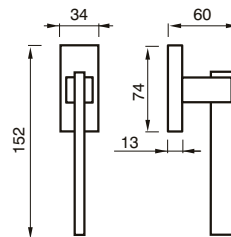

11 DK
CREMONESE DK
WINDOW HANDLE DK