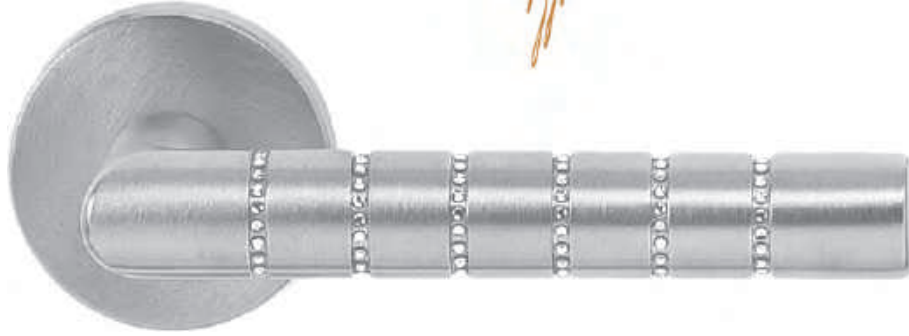

CECILIA art. 160

design Poggi & Mariani

Poggi & Mariani

Art. 160 R
Cromo Satinato/Satin Chrome
SWAROVSKI®