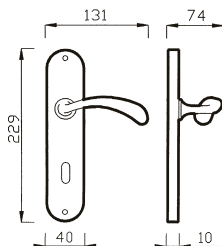

39 POV

MANIGLIA C/PLACCA C/MOLLA
HANDLE W/PLATE W/SPRING