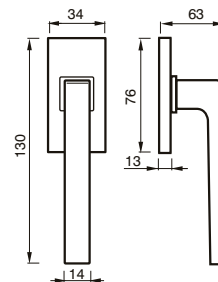

80 DK
CREMONESE DK
WINDOW HANDLE DK