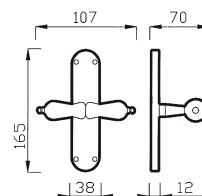

65 CO
CREMONESE
WINDOW HANDLE