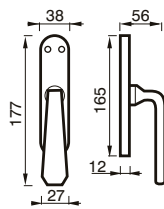

58 C
CREMONESE
WINDOW HANDLE