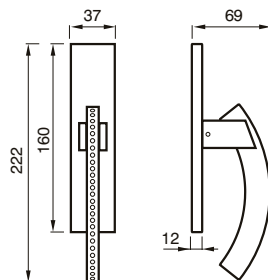

08 COSW
CREMONESE
WINDOW HANDLE