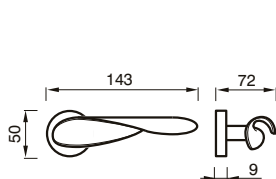

WING art. 97

design Poggi & Mariani

Poggi & Mariani

Art. 97 R
Cromo lucido
Chrome

Art. 97 DK
Cromo lucido
Chrome

Art. 97 C
Cromo lucido
Chrome

FINITURE / FINISHES pag. 139

97 R
MANIGLIA C/ROSETTA C/MOLLA
HANDLE W/ROSE W/SPRING