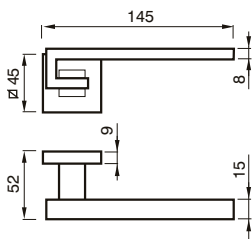

06 R
MANIGLIA C/ROSETTA C/MOLLA
HANDLE W/ROSE W/SPRING