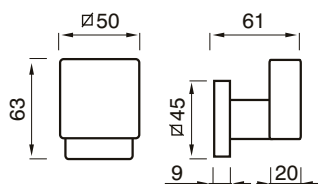

NETTUNO art. 13 PMD

POMOLO C/ROSETTA C/MOLLA
KNOB W/ROSE W/SPRING

Cromo Lucido / Chrome