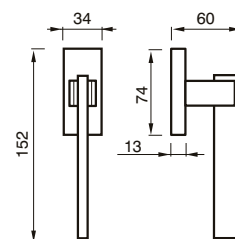

144 DKO
CREMONESE DK
WINDOW HANDLE DK