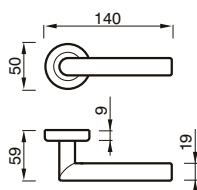

133 R
MANIGLIA C/ROSETTA C/MOLLA
HANDLE W/ROSE W/SPRING