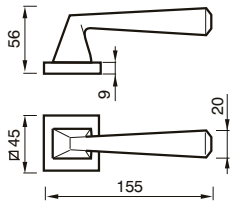

ROBERTA art. 02

design Poggi & Mariani

Poggi & Mariani

Art. 02 RO
Cromo Satinato
Satin Chrome

MANIGLIA C/ROSETTA C/MOLLA
HANDLE W/ROSE W/SPRING