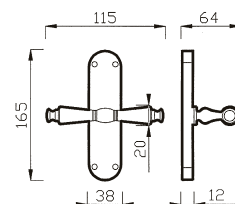

44 C
CREMONESE
WINDOW HANDLE