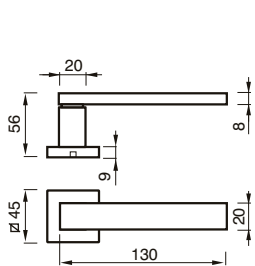

12 R
MANIGLIA C/ROSETTA C/MOLLA
HANDLE W/ROSE W/SPRING