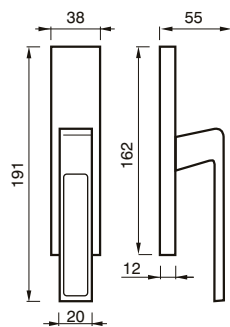

142 CQ
CREMONESE
WINDOW HANDLE