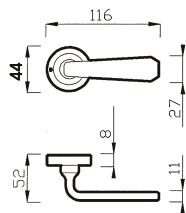

Art. 58 R
Oro Lucido
Polished Brass

Art. 58 DK
Oro Lucido
Polished Brass

Art. 58 C
Oro Lucido
Polished Brass

FINITURE / FINISHES pag. 139

58 RT
MANIGLIA C/ROSETTA VITI A VISTA
HANDLE W/ROSE VISIBLE SCREWS