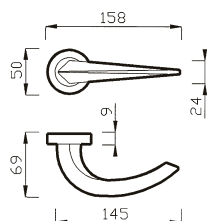

96 R
MANIGLIA C/ROSETTA C/MOLLA
HANDLE W/ROSE W/SPRING