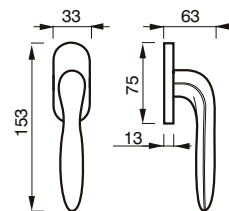

55 DK

CREMONESE DK
WINDOW HANDLE DK