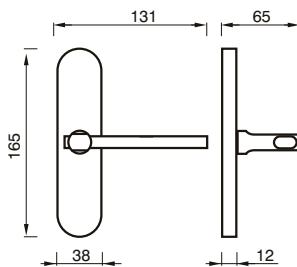

118 R
MANIGLIA C/ROSETTA 44 C/MOLLA
HANDLE W/ROSE W/SPRING

118 R
MANIGLIA C/ROSETTA 50 C/MOLLA
HANDLE W/ROSE W/SPRING

118 C
CREMONESE
WINDOW HANDLE

118 DK
CREMONESE DK
WINDOW HANDLE DK

ANDREA art. 88

design Poggi & Mariani