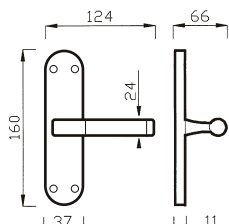

51 C
CREMONESE
WINDOW HANDLE