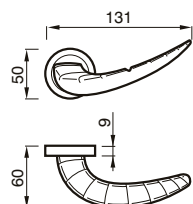

16 R
MANIGLIA C/ROSETTA C/MOLLA
HANDLE W/ROSE W/SPRING