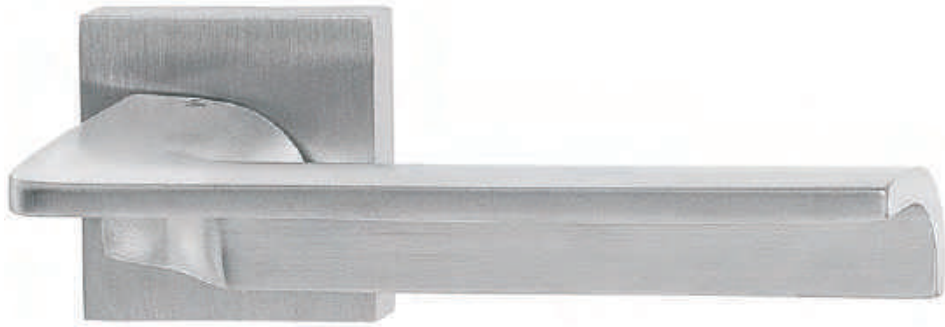

MIURA art. 150

design Arch. Antonio Lanzillo

Art. 150 CQ
Cromo Satinato
Satin Chrome