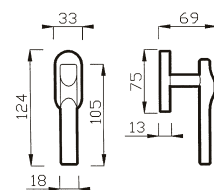

76 RM
MANIGLIA C/ROSETTA C/MOLLA
HANDLE W/ROSE W/SPRING

76 P
MANIGLIA C/PLACCA C/MOLLA
HANDLE W/PLATE W/SPRING

76 C
CREMONESE
WINDOW HANDLE

76 DK
CREMONESE DK
WINDOW HANDLE DK

ROSSANA art. 39

design Poggi & Mariani