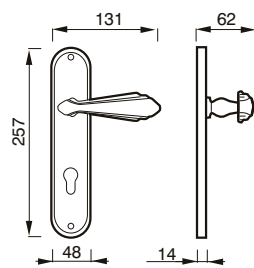

200 PG

MANIGLIA C/PLACCA C/MOLLA
HANDLE W/PLATE W/SPRING