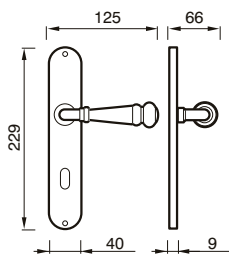

64 P
MANIGLIA C/PLACCA C/MOLLA
HANDLE W/PLATE W/SPRING