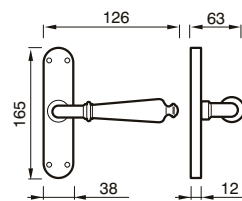

Art. 22 C
Bronzo Satinato
Satin Bronze