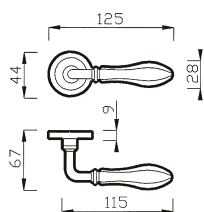

67 R
MANIGLIA C/ROSETTA C/MOLLA
HANDLE W/ROSE W/SPRING