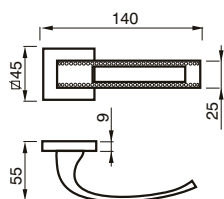

07 RQSW
MANIGLIA C/ROSETTA C/MOLLA
HANDLE W/ROSE W/SPRING