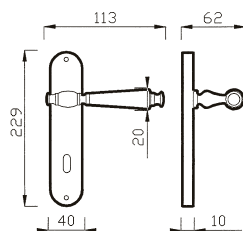

44 P
MANIGLIA C/PLACCA C/MOLLA
HANDLE W/PLATE W/SPRING