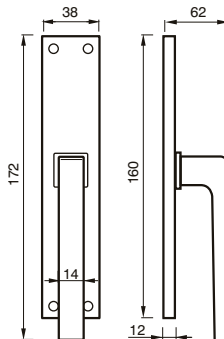

80 C
CREMONESE
WINDOW HANDLE