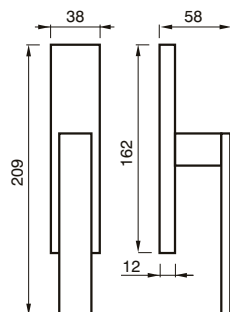

03 C
CREMONESE
WINDOW HANDLE