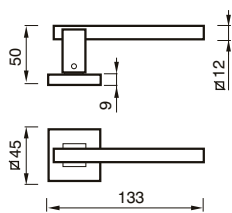

83 RQ
MANIGLIA C/ROSETTA C/MOLLA
HANDLE W/ROSE W/SPRING