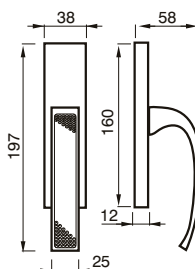

170 CQ
CREMONESE
WINDOW HANDLE