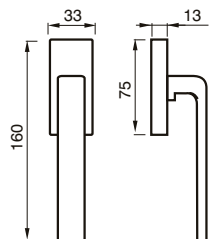

119 DKO
CREMONESE DK
WINDOW HANDLE DK