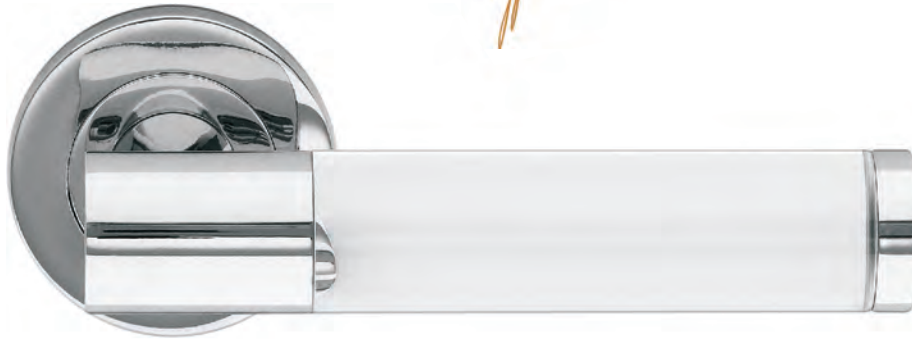

FINITURE / FINISHES pag. 139

89 R
MANIGLIA C/ROSETTA C/MOLLA
HANDLE W/ROSE W/SPRING

89 C
CREMONESE
WINDOW HANDLE

89 DK
CREMONESE DK
WINDOW HANDLE DK

TURBO art. 51

design Poggi & Mariani

Poggi & Mariani s.r.l.