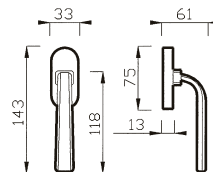

46 DK
CREMONESE DK
WINDOW HANDLE DK