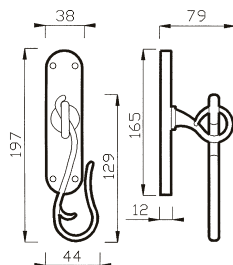

47 C
CREMONESE
WINDOW HANDLE