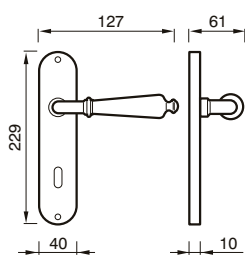

Art. 22 P
Oro Lucido
Polished Brass

MANIGLIA C/PLACCA C/MOLLA
HANDLE W/PLATE W/SPRING