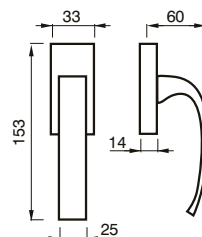

05 DKQ
CREMONESE DK
WINDOW HANDLE DK