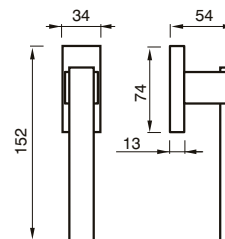

10 DK
CREMONESE DK
WINDOW HANDLE DK