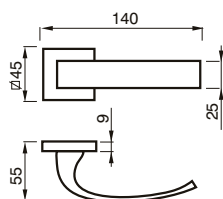

05 RQ
MANIGLIA C/ROSETTA C/MOLLA
HANDLE W/ROSE W/SPRING