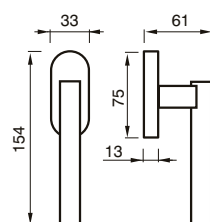

85 DK
CREMONESE DK
WINDOW HANDLE DK