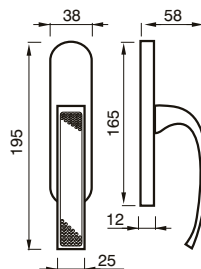

170 C
CREMONESE
WINDOW HANDLE