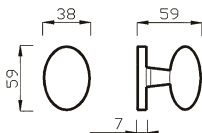

FINITURE / FINISHES pag. 139

60 R

POMOLO C/ROS. VITI A VISTA SENZA MOLLA
KNOB W/ROSE VISIBLE SCREWS WITHOUT /SPRING