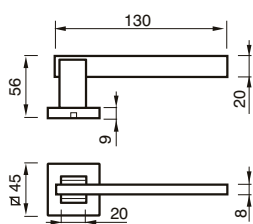

144 RO
MANIGLIA C/ROSETTA C/MOLLA
HANDLE W/ROSE W/SPRING