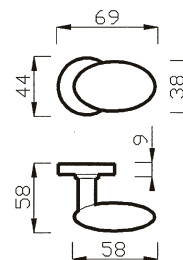

NORMA art. 26 PM

design Poggi & Mariani

Poggi & Mariani

POMOLO C/ROSETTA
KNOB W/ROSE

Oro Lucido / Cristallo Satinato Bianco
Polished Brass / White Satin Crystall

GLOBO art. 61 R

design Poggi & Mariani

Poggi & Mariani