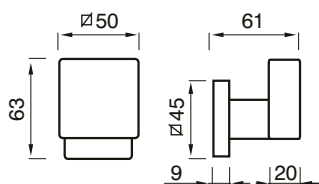

APPENDIABITI
COAT HOOK