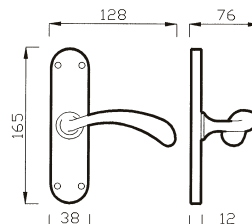

39 C

CREMONESE
WINDOW HANDLE