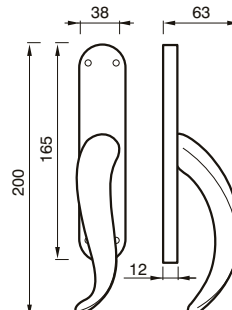

14 R
MANIGLIA C/ROSETTA C/MOLLA
HANDLE W/ROSE W/SPRING

14 P
MANIGLIA C/PLACCA
HANDLE W/PLATE

14 C
CREMONESE
WINDOW HANDLE

14 DK
CREMONESE DK
WINDOW HANDLE DK

MORGANA art. 64

design Poggi & Mariani.

Poggi Mariani