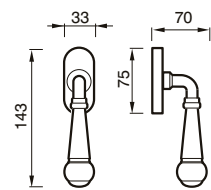

63 P
MANIGLIA C/PLACCA C/MOLLA
HANDLE W/PLATE W/SPRING

63 C
CREMONESE
WINDOW HANDLE

63 DK
CREMONESE DK
WINDOW HANDLE DK

ATHENA art. 67

design Poggi & Mariani

Poggi & Mariani

Art. 67 R
Oro Lucido / Porcellana Bianca
Polished Brass / Porcelain White