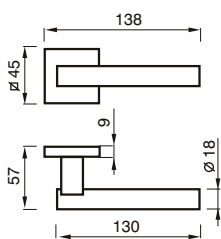

85 RQ
MANIGLIA C/ROSETTA C/MOLLA
HANDLE W/ROSE W/SPRING