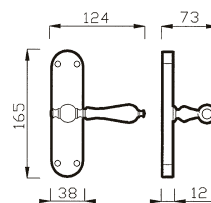

53 C
CREMONESE
WINDOW HANDLE