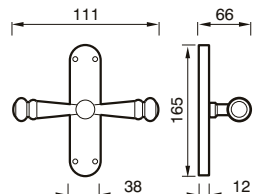

64 C
CREMONESE
WINDOW HANDLE