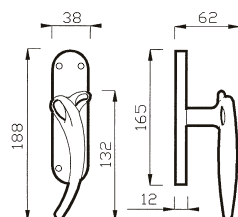

43 C
CREMONESE
WINDOW HANDLE