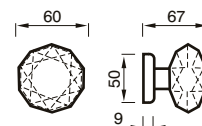

NORMA art. 26 PM

design Poggi & Mariani

Poggi & Mariani

POMOLO C/ROSETTA
KNOB W/ROSE

Oro Lucido / Cristallo Satinato Bianco
Polished Brass / White Satin Crystall

GLOBO art. 61 R

design Poggi & Mariani

Poggi & Mariani