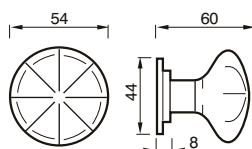

70 PM
POMOLO C/ROSETTA
KNOB W/ROSE