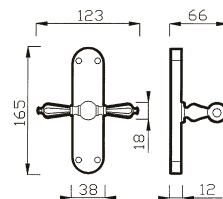

FINITURE / FINISHES pag. 139
Decorazioni disponibili / Decorations available pag. 141

Art. 70 C
Oro Lucido/
Porcellana Avorio
Polished Brass/
Porcelain Ivory

CREMONESE
WINDOW HANDLE