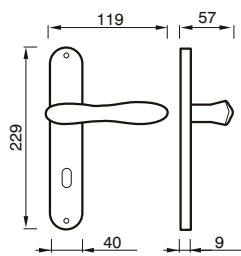

Art. 210 P
Cromo Satinato
Satin Chrome

MANIGLIA C/PLACCA C/MOLLA
HANDLE W/PLATE W/SPRING