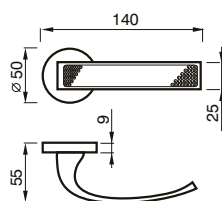

170 RT
MANIGLIA C/ROSETTA C/MOLLA
HANDLE W/ROSE W/SPRING