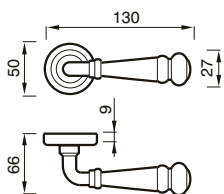

64 R
MANIGLIA C/ROSETTA C/MOLLA
HANDLE W/ROSE W/SPRING