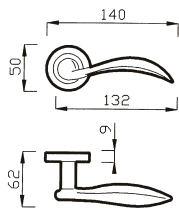

MANIGLIA C/ROSETTA C/MOLLA
HANDLE W/ROSE W/SPRING