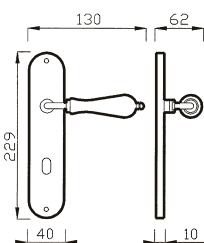

65 PO
MANIGLIA C/PLACCA C/MOLLA
HANDLE W/PLATE W/SPRING