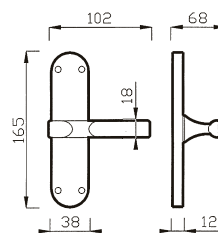

76 RM
MANIGLIA C/ROSETTA C/MOLLA
HANDLE W/ROSE W/SPRING

76 P
MANIGLIA C/PLACCA C/MOLLA
HANDLE W/PLATE W/SPRING

76 C
CREMONESE
WINDOW HANDLE

76 DK
CREMONESE DK
WINDOW HANDLE DK

ROSSANA art. 39

design Poggi & Mariani