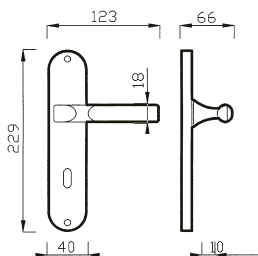

76 RM
MANIGLIA C/ROSETTA C/MOLLA
HANDLE W/ROSE W/SPRING

76 P
MANIGLIA C/PLACCA C/MOLLA
HANDLE W/PLATE W/SPRING

76 C
CREMONESE
WINDOW HANDLE

76 DK
CREMONESE DK
WINDOW HANDLE DK

ROSSANA art. 39

design Poggi & Mariani