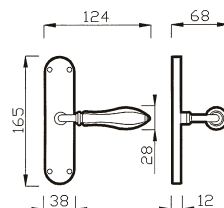

Art. 94 C
Oro Lucido
Polished Brass

CREMONESE
WINDOW HANDLE