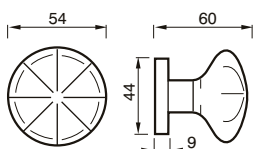

70 PMCV
POMOLO C/ROSETTA COPRIVITE
KNOB W/ROSE COVERSCREW