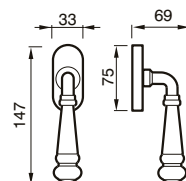

64 DK
CREMONESE DK
WINDOW HANDLE DK