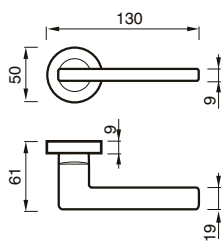

82 R
MANIGLIA C/ROSETTA C/MOLLA
HANDLE W/ROSE W/SPRING