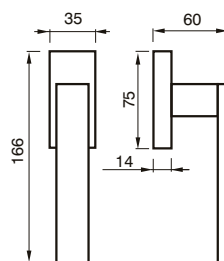

03 DK
CREMONESE DK
WINDOW HANDLE DK