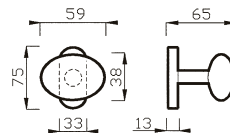

60 DK

CREMONESE DK
WINDOW HANDLE DK