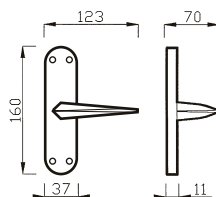

96 C
CREMONESE
WINDOW HANDLE