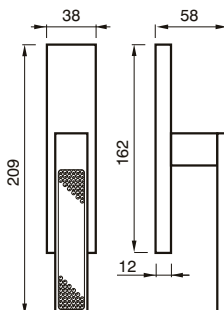

180 C
CREMONESE
WINDOW HANDLE