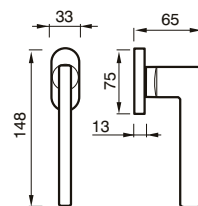

82 DK
CREMONESE DK
WINDOW HANDLE DK