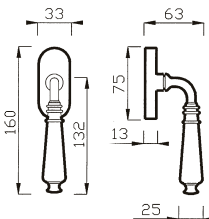

45 DK
CREMONESE DK
WINDOW HANDLE DK