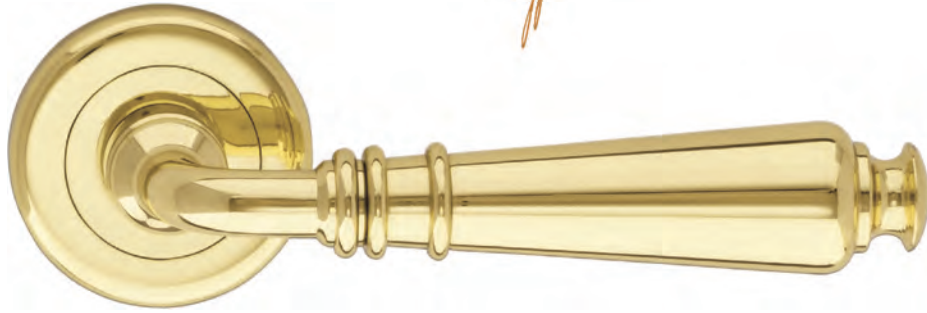

GEMMA art. 45

design Poggi & Mariani

Poggi & Mariani

Art. 45 R
Oro Lucido/
Polished Brass