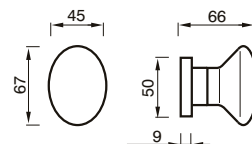

300 PM - 300 PMG
(ROSETTA Ø50)
POMOLO C/ROSETTA COPRIVITE
KNOB W/ROSE COVERSCREW