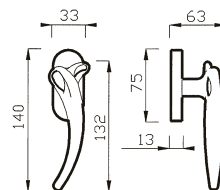

43 DK
CREMONESE DK
WINDOW HANDLE DK