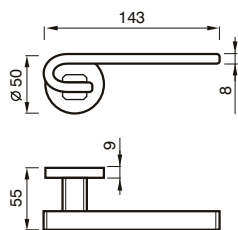

09 R
MANIGLIA C/ROSETTA C/MOLLA
HANDLE W/ROSE W/SPRING