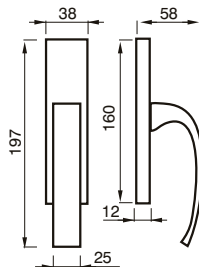

05 CQ
CREMONESE
WINDOW HANDLE