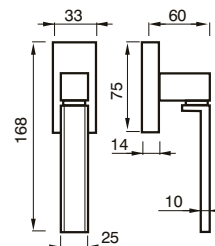

04 DK
CREMONESE DK
WINDOW HANDLE DK