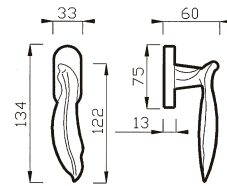

46 C
CREMONESE
WINDOW HANDLE

46 DK
CREMONESE DK
WINDOW HANDLE DK

CHIARA art. 92

design Poggi & Mariani

Poggi & Mariani

Art. 92 R
Oro Lucido
Polished Brass

MANIGLIA C/ROSETTA C/MOLLA
HANDLE W/ROSE W/SPRING

Art. 92 DK
Oro Lucido
Polished Brass