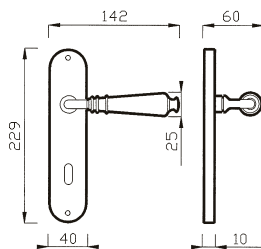

45 P
MANIGLIA C/PLACCA C/MOLLA
HANDLE W/PLATE W/SPRING