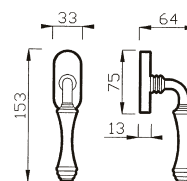

50 DK
CREMONESE DK
WINDOW HANDLE DK