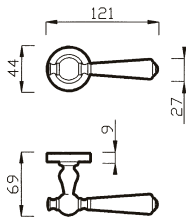

MANIGLIA C/ROSETTA C/MOLLA
HANDLE W/ROSE W/SPRING