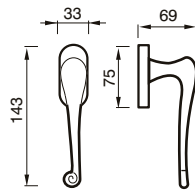

Art. 81 DK
Oro Lucido
Polished Brass

CREMONESE DK
WINDOW HANDLE DK