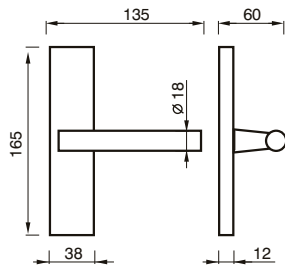

85 CQ
CREMONESE
WINDOW HANDLE