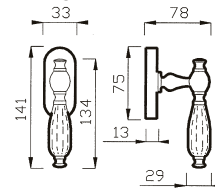

design Poggi & Mariani

Poggi & Mariani

Art. 26 R
Oro Lucido/
Cristallo Satinato Ambra
 Polished Brass/
 Satin Crystall Amber

MANIGLIA C/ROSETTA C/MOLLA
 HANDLE W/ROSE W/SPRING

Art. 26 DK
Oro Lucido
Cristallo Satinato Ambra
 Polished Brass
 Satin Crystall Amber