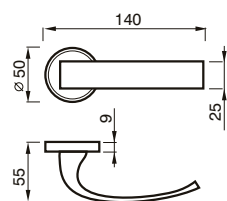

05 R
MANIGLIA C/ROSETTA C/MOLLA
HANDLE W/ROSE W/SPRING