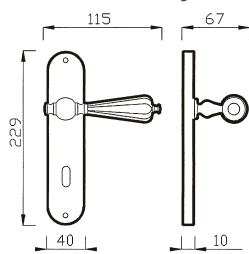

Art. 70 P
Oro Lucido/
Porcellana Avorio
Polished Brass/
Porcelain Ivory

MANIGLIA C/PLACCA C/MOLLA
HANDLE W/PLATE W/SPRING