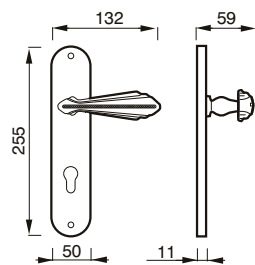

200 PBSW

MANIGLIA C/PLACCA C/MOLLA
HANDLE W/PLATE W/SPRING