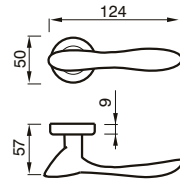

50 DK
CREMONESE DK
WINDOW HANDLE DK

VERONICA art. 210

design Poggi & Mariani.

Poggi & Mariani

Art. 210 R
Cromo Satinato
Satin Chrome

MANIGLIA C/ROSETTA C/MOLLA
HANDLE W/ROSE W/SPRING

Art. 210 DK
Cromo Satinato
Satin Chrome