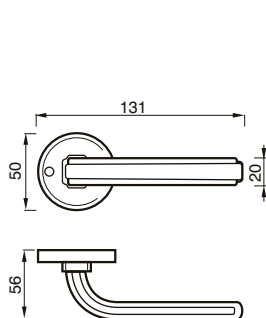

79 R
MANIGLIA C/ROSETTA C/MOLLA
HANDLE W/ROSE W/SPRING