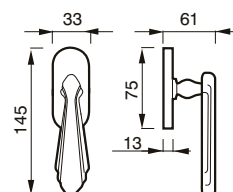

200 DK
CREMONESE DK
WINDOW HANDLE DK