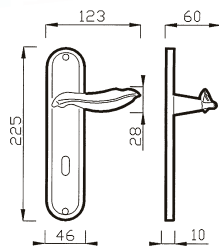

MANIGLIA PLACCA C/MOLLA
HANDLE PLATE W/SPRING

92 P