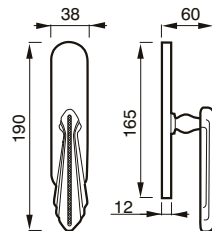

200 CS
CREMONESE
WINDOW HANDLE