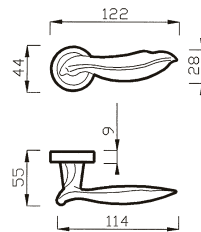

46 C
CREMONESE
WINDOW HANDLE

46 DK
CREMONESE DK
WINDOW HANDLE DK

CHIARA art. 92

design Poggi & Mariani

Poggi & Mariani

Art. 92 R
Oro Lucido
Polished Brass

MANIGLIA C/ROSETTA C/MOLLA
HANDLE W/ROSE W/SPRING

Art. 92 DK
Oro Lucido
Polished Brass