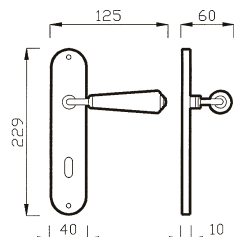

66 R
MANIGLIA C/ROSETTA
HANDLE W/ROSE

66 P
MANIGLIA C/PLACCA C/MOLLA
HANDLE W/PLATE W/SPRING

66 C
CREMONESE
WINDOW HANDLE

66 DK
CREMONESE DK
WINDOW HANDLE DK

CALIPSO art. 91

design Poggi & Mariani

Poggi & Mariani