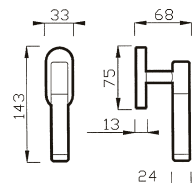

51 DK
CREMONESE DK
WINDOW HANDLE DK