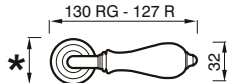

* 300 RG = Ø 50
 300 R = Ø 44

300 RG - 300 R

MANIGLIA C/ROSETTA C/MOLLA
 HANDLE W/ROSE W/SPRING

Art. 300 DK
Bronzo Satinato/
Porcellana Avorio
 Satin Bronze/
 Porcelain Ivory

CREMONESE DK
 WINDOW HANDLE DK