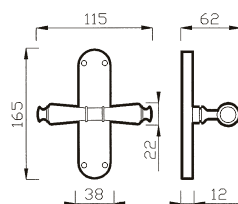

45 C
CREMONESE
WINDOW HANDLE