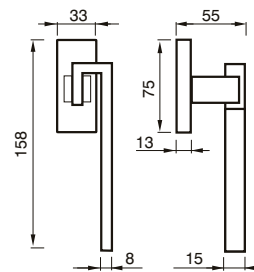

06 DK
CREMONESE DK
WINDOW HANDLE DK