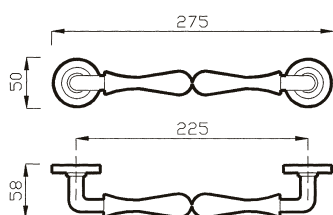

57 MN
MANIGLIONE
PULL HANDLE