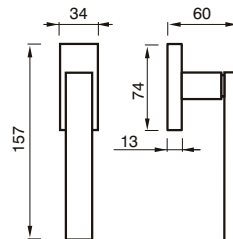

12 DK
CREMONESE DK
WINDOW HANDLE DK