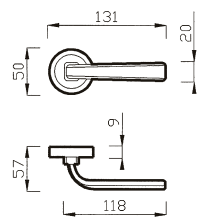

46 R
MANIGLIA C/ROSETTA C/MOLLA
HANDLE W/ROSE W/SPRING