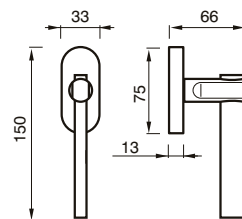

118 R
MANIGLIA C/ROSETTA 44 C/MOLLA
HANDLE W/ROSE W/SPRING

118 R
MANIGLIA C/ROSETTA 50 C/MOLLA
HANDLE W/ROSE W/SPRING

118 C
CREMONESE
WINDOW HANDLE

118 DK
CREMONESE DK
WINDOW HANDLE DK

ANDREA art. 88

design Poggi & Mariani