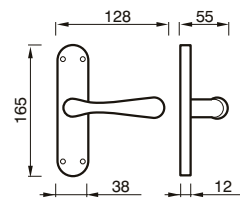

Art. 212 C
Cromo lucido
Chrome

CREMONESE
WINDOW HANDLE

FINITURE / FINISHES pag. 139