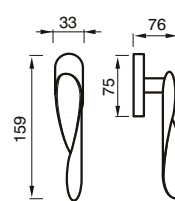

97 DK
CREMONESE DK
WINDOW HANDLE DK