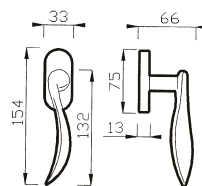

Art. 40 DK
Oro Lucido
Polished Brass

CREMONESE DK
WINDOW HANDLE DK