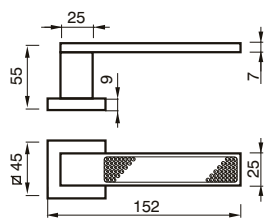

180 R
MANIGLIA C/ROSETTA C/MOLLA
HANDLE W/ROSE W/SPRING