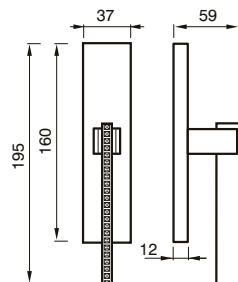

190 C
CREMONESE
WINDOW HANDLE