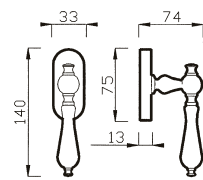

53 DK
CREMONESE DK
WINDOW HANDLE DK