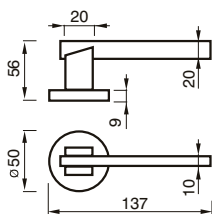

145 R
MANIGLIA C/ROSETTA C/MOLLA
HANDLE W/ROSE W/SPRING