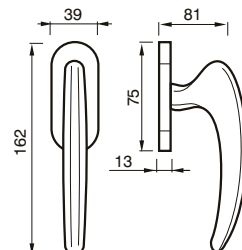

68 DK
CREMONESE DK
WINDOW HANDLE DK