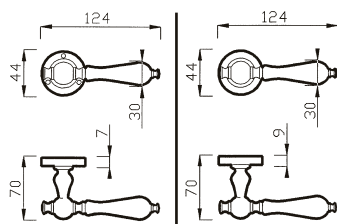

FINITURE / FINISHES pag. 139

53 RVV - 53 RM
MANIGLIA C/ROSETTA C/MOLLA
HANDLE W/ROSE W/SPRING