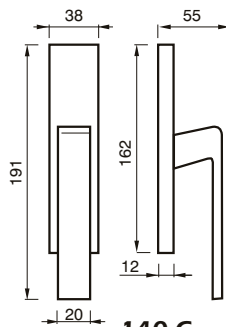

140 C
CREMONESE
WINDOW HANDLE