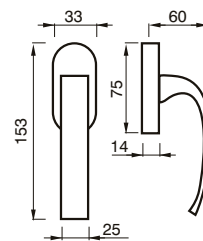

05 DK
CREMONESE DK
WINDOW HANDLE DK