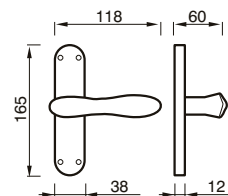

Art. 210 C
Cromo Satinato
Satin Chrome

CREMONESE
WINDOW HANDLE