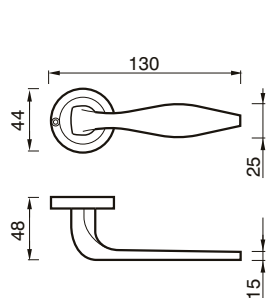

88 R
MANIGLIA C/ROSETTA C/MOLLA
HANDLE W/ROSE W/SPRING