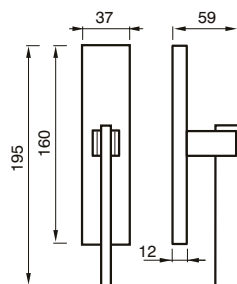

144 CO
CREMONESE
WINDOW HANDLE