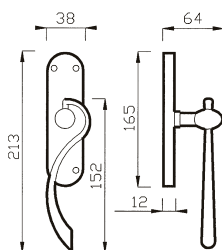

48 C
CREMONESE
WINDOW HANDLE