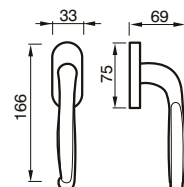

19 DK
CREMONESE DK
WINDOW HANDLE DK