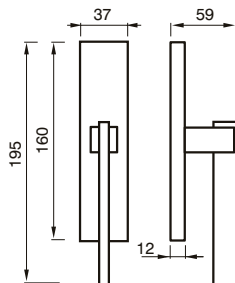

11 C
CREMONESE
WINDOW HANDLE