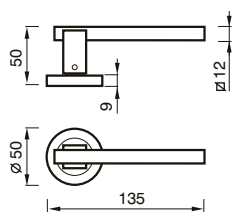

83 R
MANIGLIA C/ROSETTA C/MOLLA
HANDLE W/ROSE W/SPRING