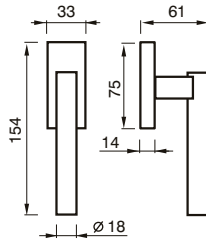

85 DKQ
CREMONESE DK
WINDOW HANDLE DK