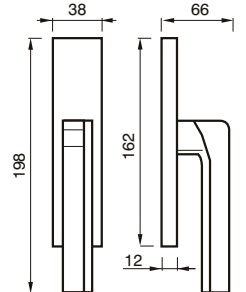

Art. 155 CQ
Cromo Satinato
Satin Chrome

CREMONESE
WINDOW HANDLE