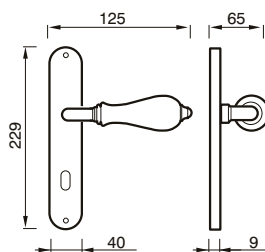

Art. 300 P
Bronzo Satinato/
Porcellana Avorio
Satin Bronze/
Porcelain Ivory

MANIGLIA C/PLACCA C/MOLLA
HANDLE W/PLATE W/SPRING