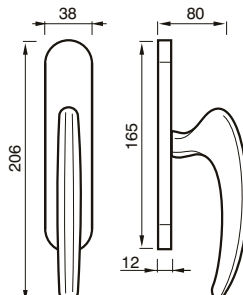

68 C
CREMONESE
WINDOW HANDLE