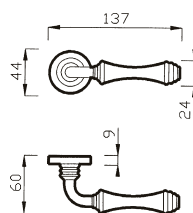

50 R
MANIGLIA C/ROSETTA C/MOLLA
HANDLE W/ROSE W/SPRING