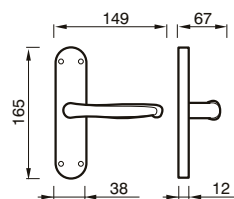

19 C
CREMONESE
WINDOW HANDLE