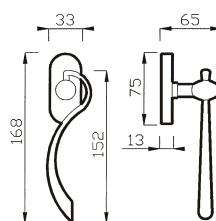

48 DK
CREMONESE DK
WINDOW HANDLE DK