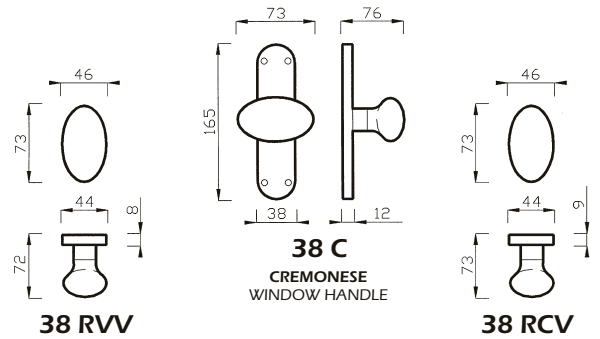

36 RVV
POMOLO C/ROSETTA VITI A VISTA
KNOB W/ROSE VISIBLE SCREWS

36 RCV
POMOLO C/ROSETTA COPRIVITE
KNOB W/ROSE COVERSCREWS

38 RVV
POMOLO C/ROSETTA VITI A VISTA
KNOB W/ROSE VISIBLE SCREWS

38 RCV
POMOLO C/ROSETTA COPRIVITE
KNOB W/ROSE COVERSCREWS