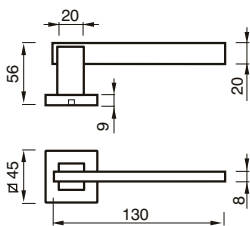

11 R
MANIGLIA C/ROSETTA C/MOLLA
HANDLE W/ROSE W/SPRING