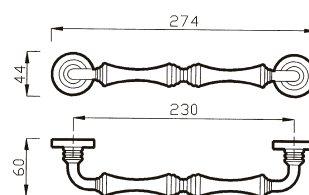

ADRIANA art. 50 MN

Art. 22 MN
Bronzo Satinato
Satin Bronze

22 MN
MANIGLIONE
PULL HANDLE

Art. 50 MN
Bronzo Satinato
Satin Bronze

50 MN
MANIGLIONE
PULL HANDLE

DANILA art. 57 MN

design Poggi & Mariani
Poggi & Mariani