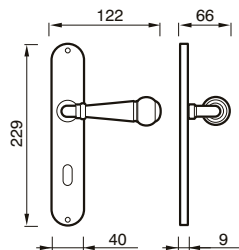

63 P
MANIGLIA C/PLACCA C/MOLLA
HANDLE W/PLATE W/SPRING