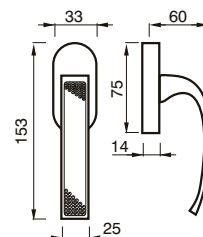

170 DK
CREMONESE DK
WINDOW HANDLE DK