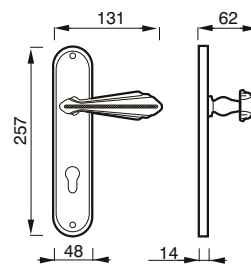

200 PGSW

MANIGLIA C/PLACCA C/MOLLA
HANDLE W/PLATE W/SPRING