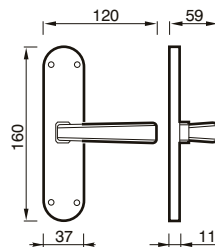

46 C
CREMONESE
WINDOW HANDLE