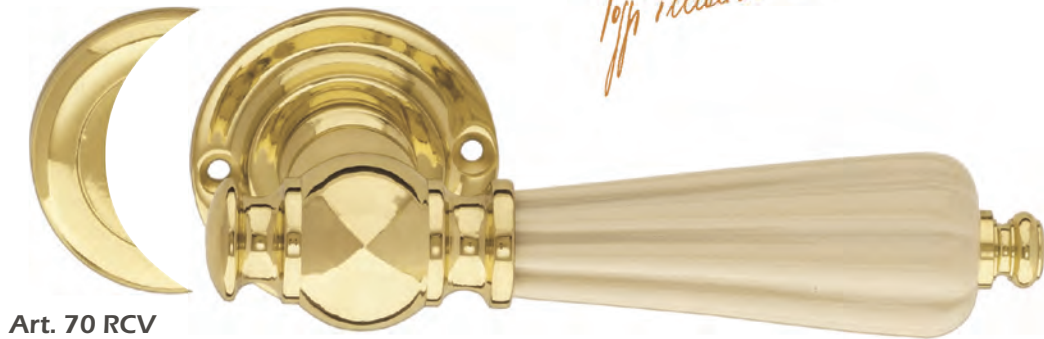

Art. 70 R
Oro Lucido/
Porcellana Avorio
Polished Brass/
Porcelain Ivory

ELISA art. 70

design Poggi & Mariani

Poggi & Mariani

Art. 70 RCV