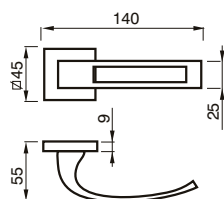

07 RQ
MANIGLIA C/ROSETTA C/MOLLA
HANDLE W/ROSE W/SPRING