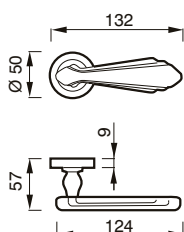

200 R
MANIGLIA C/ROSETTA C/MOLLA
HANDLE W/ROSE W/SPRING