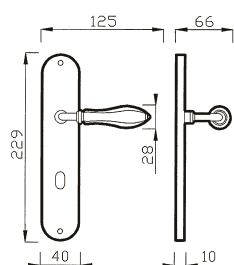

Art. 94 P
Oro Lucido
Polished Brass

MANIGLIA C/PLACCA C/MOLLA
HANDLE W/PLATE W/SPRING