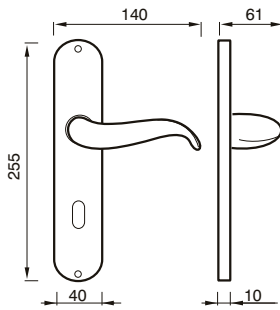

14 R
MANIGLIA C/ROSETTA C/MOLLA
HANDLE W/ROSE W/SPRING

14 P
MANIGLIA C/PLACCA
HANDLE W/PLATE

14 C
CREMONESE
WINDOW HANDLE

14 DK
CREMONESE DK
WINDOW HANDLE DK

MORGANA art. 64

design Poggi & Mariani.

Poggi Mariani