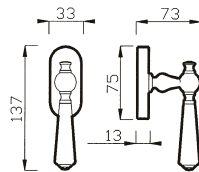

Art. 91 DK
Bronzo Antico/
Porcellana Bianca
Antique Bronze/
Porcelain White

CREMONESE DK
WINDOW HANDLE DK