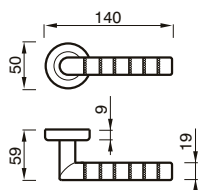

160 R
MANIGLIA C/ROSETTA C/MOLLA
HANDLE W/ROSE W/SPRING