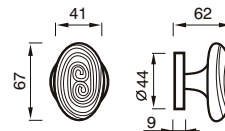

POMOLO C/ROSETTA
KNOB W/ROSE