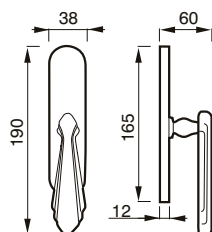

200 C
CREMONESE
WINDOW HANDLE