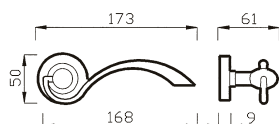

48 R
MANIGLIA C/ROSETTA C/MOLLA
HANDLE W/ROSE W/SPRING