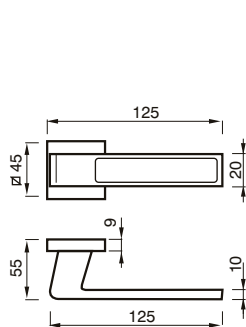

142 RQ
MANIGLIA C/ROSETTA C/MOLLA
HANDLE W/ROSE W/SPRING